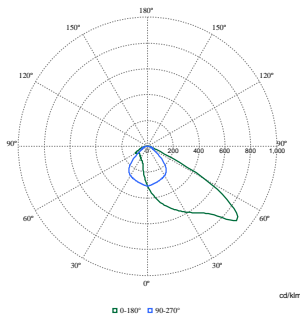

Fotometrische gegevens

Polar Normal (separate) - BY580PI - 910505102908