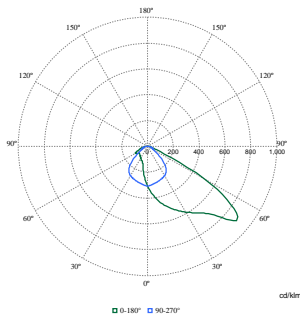

Fotometrische gegevens

Polar Normal (separate) - BY580PI - 910505102909