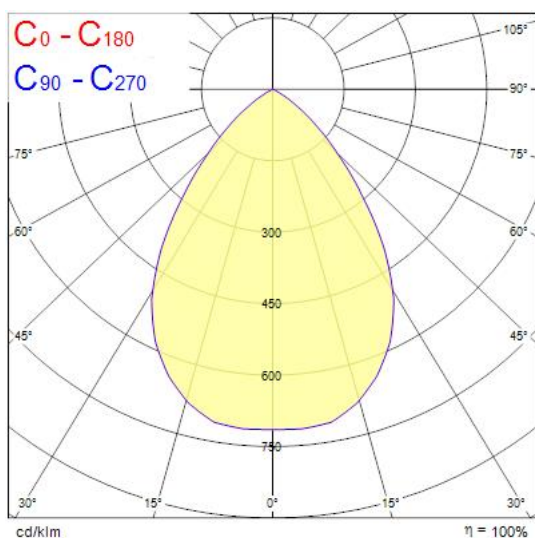

Concord

Solstice 200 2300lm 930 DALI Square 2070167

IP rating	IP40/20
IK rating	IK02
Product EAN number	5025768701674
Warranty	5 years

Photometry