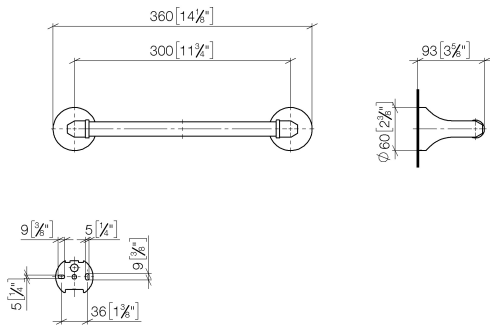

83 030 361 Product version from 7/3/2016

- gauge 300 mm
- width 360mm
- height 60 mm
- rosette Ø 60 mm
- 90mm projection

	Brushed Dark Platinum	83 030 361-99
	Chrome	83 030 361-00
	Brushed Platinum	83 030 361-06
	Platinum	83 030 361-08
	Durabass (23kt Gold)	83 030 361-09
	Brushed Durabass (23kt Gold)	83 030 361-28
	Brushed Gold (PVD)	83 030 361-37
	Brushed Dark Brass (PVD)	83 030 361-39
	Brushed Bronze (PVD)	83 030 361-42

Recommended miscellaneous

MADISON Mounting for towel bar/tumbler mounting on two sides - 12 358 970 90
 •for towel bar mounting plus towel bar mounting on back.

83 030 361 Product version from 7/3/2016

mm [inches]

Spare parts list

No.	Item Number	Name	Quantity used	Delivery time
1	05 17 97 507 00 90	Attachment set 52 x 45 x 70 mm -	2.00	14
2	04 31 11 140 00 90	Mounting Threaded pin M6 x 10 mm -	2.00	14