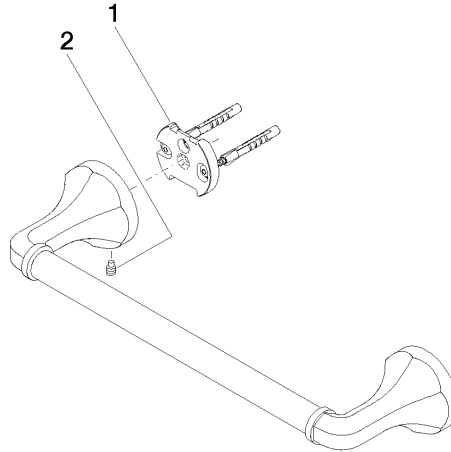

83 030 361 Product version from 7/3/2016

- gauge 300 mm
- width 360mm
- height 60 mm
- rosette Ø 60 mm
- 90mm projection

	Brushed Dark Platinum	83 030 361-99
	Chrome	83 030 361-00
	Brushed Platinum	83 030 361-06
	Platinum	83 030 361-08
	Durabass (23kt Gold)	83 030 361-09
	Brushed Durabass (23kt Gold)	83 030 361-28
	Brushed Gold (PVD)	83 030 361-37
	Brushed Dark Brass (PVD)	83 030 361-39
	Brushed Bronze (PVD)	83 030 361-42

Recommended miscellaneous

MADISON Mounting for towel bar/tumbler mounting on two sides - 12 358 970 90
 •for towel bar mounting plus towel bar mounting on back.

83 030 361 Product version from 7/3/2016

mm [inches]

Spare parts list

No.	Item Number	Name	Quantity used	Delivery time
1	05 17 97 507 00 90	Attachment set 52 x 45 x 70 mm -	2.00	14
2	04 31 11 140 00 90	Mounting Threaded pin M6 x 10 mm -	2.00	14