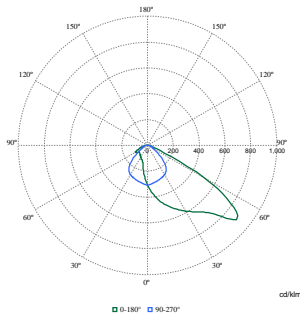

Fotometrische gegevens

Polar Normal (separate) - BY580PI - 910505102911