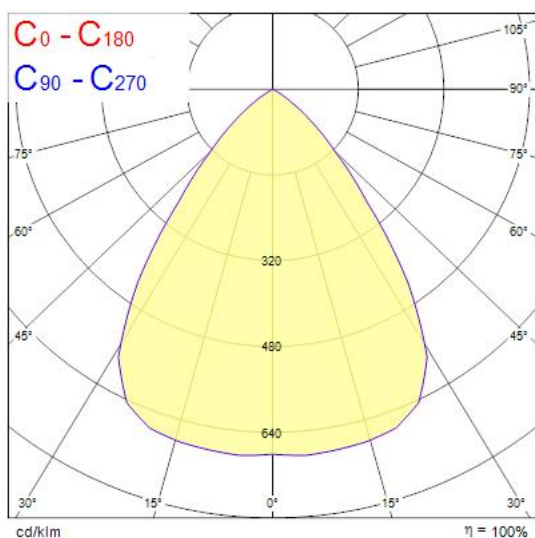

Concord

Solstice 200 6050lm 940 DALI
2070166

IP rating	IP40/20
IK rating	IK02
Product EAN number	5025768701667
Warranty	5 years

Photometry