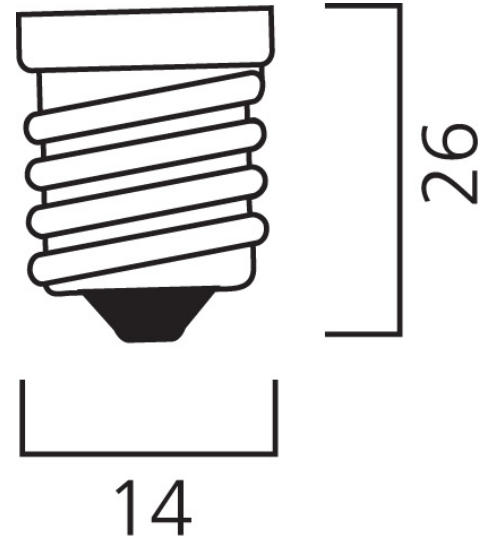

Product Overview

Product name	ToLEDo Candle V7 806LM 840 E14 SL
Technology	LED
Watt (Rated) (W)	6.5
Cap/Base	E14
Fixture rating	Open
E-number FI	4741003
Colour temperature (K)	4000
CRI (Ra)	80
Colour Variation Initial (SDCM)	6
Photobiological Risk Group	RG0
Wattage (W)	6.5
Product EAN number	5410288296159
Warranty	3 years

Technical drawings

Data table

GENERAL DATA

Product name	ToLEDo Candle V7 806LM 840 E14 SL
Technology	LED
Watt (Rated) (W)	6.5
Cap/Base	E14
Fixture rating	Open
Operating temperature range (°C)	-20°C...+40°C
Performance ambient temperature Tq (°C)	25
E-number FI	4741003
Warranty	3 years

OPTICAL DATA

Luminous flux (Rated) (lm)	806
----------------------------	-----

ToLEDo Candle V7 806LM 840 E14 SL 0029615

Colour temperature (K)	4000
CRI (Ra)	80
Colour Variation Initial (SDCM)	6
Photobiological Risk Group	RG0
Lumen maintenance at end of nominal life (%)	70

LIFETIME DATA

Lifespan L70 B50	15000
Average life (Rated) (h)	15000

PHYSICAL DATA

Nominal Product Length (mm)	104
Nominal Product Diameter (mm)	35
Weight (kg)	0.018

PACKAGING

Single packaging type	Carton
Product EAN number	5410288296159
Packaging single width (cm)	4.5
Packaging single depth (cm)	11.0
DUN14 (outer)	15410288296156
Packaging outer length / height (cm)	14.3