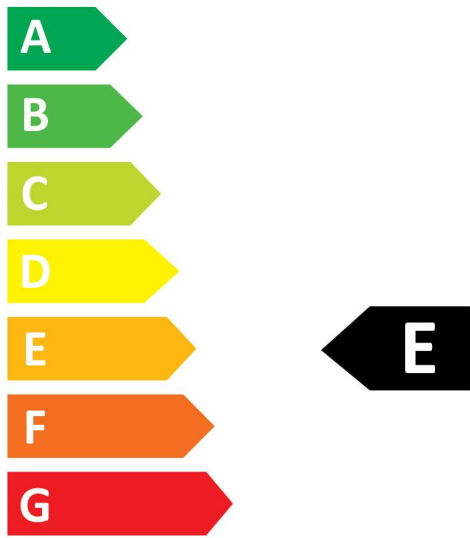

Product Overview

Product name	ToLEDo Candle V7 806LM 840 E14 SL
Technology	LED
Watt (Rated) (W)	6.5
Cap/Base	E14
Fixture rating	Open
E-number FI	4741003
Colour temperature (K)	4000
CRI (Ra)	80
Colour Variation Initial (SDCM)	6
Photobiological Risk Group	RG0
Wattage (W)	6.5
Product EAN number	5410288296159
Warranty	3 years

ELECTRICAL DATA

Wattage (W)	6.5
Equivalent watt (W)	60
Primary Supply/Product voltage - min (V)	220
Control gear required	No
Inrush Current (A)	2.8
Inrush Duration (μ s)	380
Lamp Energy Label (class)	E
Nominal Frequency (Hz)	50/60Hz

SYLVANIA

ToLEDo Candle V7 806LM 840 E14 SL
0029615

SAFETY DATA

Optimal operating condition (°C)	-20-40
Breakage cleaning instructions	Not applicable
Special purpose lamp	No
Dry applications use only	No
Suitable for household illumination	No
Safety message	Not Suitable for totally enclosed fixtures

Energy label

 **ENERG** ⚡
SYLVANIA
0029615

7
kWh/1000h

2019/2015

 **ENERG** ⚡
SYLVANIA
0029615

7
kWh/1000h

2019/2015

Light your world