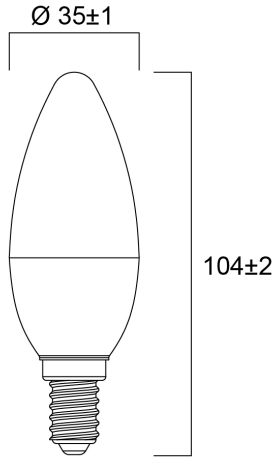

Product Overview

Product name	ToLEDo Candle V7 806LM 840 E14 SL
Technology	LED
Watt (Rated) (W)	6.5
Cap/Base	E14
Fixture rating	Open
E-number FI	4741003
Colour temperature (K)	4000
CRI (Ra)	80
Colour Variation Initial (SDCM)	6
Photobiological Risk Group	RG0
Wattage (W)	6.5
Product EAN number	5410288296159
Warranty	3 years

Technical drawings

Data table

GENERAL DATA

Product name	ToLEDo Candle V7 806LM 840 E14 SL
Technology	LED
Watt (Rated) (W)	6.5
Cap/Base	E14
Fixture rating	Open
Operating temperature range (°C)	-20°C...+40°C
Performance ambient temperature Tq (°C)	25
E-number FI	4741003
Warranty	3 years

LIFETIME DATA

Lifespan L70 B50	15000
Average life (Rated) (h)	15000

PHYSICAL DATA

Nominal Product Length (mm)	104
Nominal Product Diameter (mm)	35
Weight (kg)	0.018

PACKAGING

Single packaging type	Carton
Product EAN number	5410288296159
Packaging single width (cm)	4.5
Packaging single depth (cm)	11.0
DUN14 (outer)	15410288296156
Packaging outer length / height (cm)	14.3