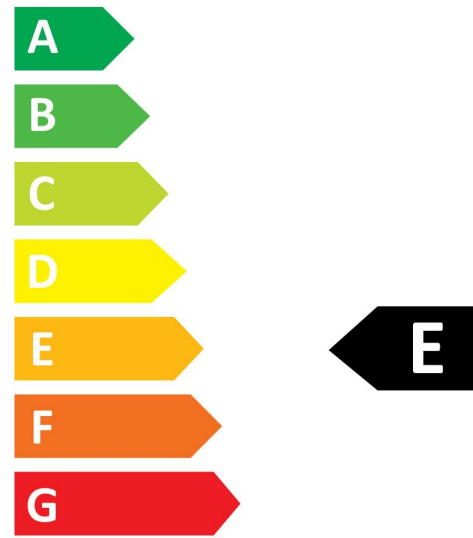

Product Overview

Product name	ToLEDo Candle V7 806LM 840 E14 SL
Technology	LED
Watt (Rated) (W)	6.5
Cap/Base	E14
Fixture rating	Open
E-number FI	4741003
Colour temperature (K)	4000
CRI (Ra)	80
Colour Variation Initial (SDCM)	6
Photobiological Risk Group	RG0
Wattage (W)	6.5
Product EAN number	5410288296159
Warranty	3 years

Technical drawings

Data table

GENERAL DATA

Product name	ToLEDo Candle V7 806LM 840 E14 SL
Technology	LED
Watt (Rated) (W)	6.5
Cap/Base	E14
Fixture rating	Open
Operating temperature range (°C)	-20°C...+40°C
Performance ambient temperature Tq (°C)	25
E-number FI	4741003
Warranty	3 years

OPTICAL DATA

Luminous flux (Rated) (lm)	806
----------------------------	-----

ToLEDo Candle V7 806LM 840 E14 SL 0029615

Colour temperature (K)	4000
CRI (Ra)	80
Colour Variation Initial (SDCM)	6
Photobiological Risk Group	RG0
Lumen maintenance at end of nominal life (%)	70

Energy label

 **ENERG** ⚡
SYLVANIA
0029615

7
kWh/1000h

2019/2015

 **ENERG** ⚡
SYLVANIA
0029615

7
kWh/1000h

2019/2015

Light your world