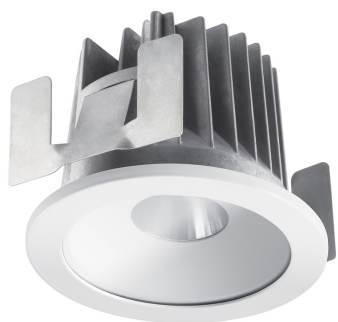

Concord

MYRIAD DECO IP65 FLOOD 4000K DALI WHITE WBEZ 2058877

Features

- MYRD IP FL 4K DALI WHT WBEZ

Product Overview

Product name	MYRIAD DECO IP65 FLOOD 4000K DALI WHITE WBEZ
Technology	LED
Cap/Base	N/A
Housing	Aluminium
Mount	Ceiling recessed mounting
Environment	Interior
General application	Hospitality, Office, Residential & Consumer, Retail
ETIM Class	EC001744
Fixture luminous flux (lm)	977
Luminaire efficacy (lm/W)	98
LOR (%)	100
Correlated colour temperature (k)	4000
Light colour	Neutral White
CRI (Ra)	90
Colour Variation Initial (SDCM)	3
Beam Angle (°)	46
Photobiological Risk Group	RG1
Total power consumption (W)	10
Electrical protection	Class II
Control gear type	Electronic ballast

Concord

MYRIAD DECO IP65 FLOOD 4000K DALI WHITE WBEZ 2058877

Minimum dimming level (%)	1
Housing colour	White
IP rating	IP65/20
IK rating	IK02
Product EAN number	5025768588770
Warranty	5 years
Dimming method	DALI
Useful luminous flux (#use)	977