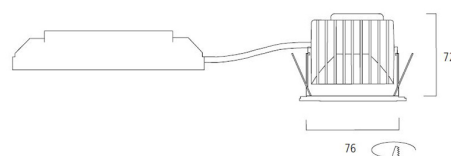

Concord

MYRIAD DECO IP65 FLOOD 4000K DALI WHITE WBEZ 2058877

Features

- MYRD IP FL 4K DALI WHT WBEZ

Product Overview

Product name	MYRIAD DECO IP65 FLOOD 4000K DALI WHITE WBEZ
Technology	LED
Cap/Base	N/A
Housing	Aluminium
Mount	Ceiling recessed mounting
Environment	Interior
General application	Hospitality, Office, Residential & Consumer, Retail
ETIM Class	EC001744
Fixture luminous flux (lm)	977
Luminaire efficacy (lm/W)	98
LOR (%)	100
Correlated colour temperature (k)	4000
Light colour	Neutral White
CRI (Ra)	90
Colour Variation Initial (SDCM)	3
Beam Angle (°)	46
Photobiological Risk Group	RG1
Total power consumption (W)	10
Electrical protection	Class II
Control gear type	Electronic ballast

Photometry

Technical drawings

Dimensions (mm)