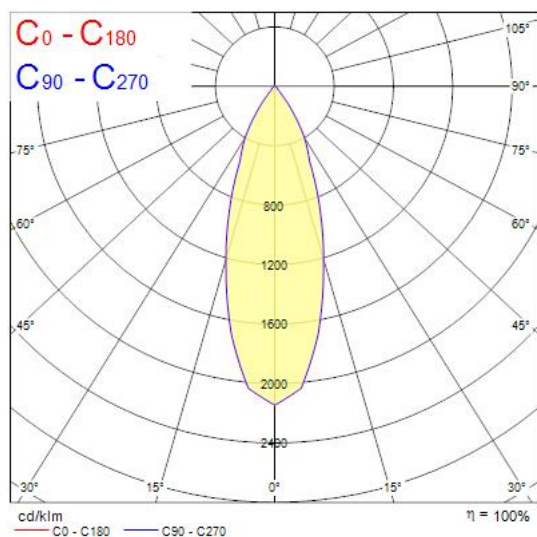

Concord

MYRIAD DECO IP65 FLOOD 4000K DALI WHITE WBEZ 2058877

Features

- MYRD IP FL 4K DALI WHT WBEZ

Product Overview

Product name	MYRIAD DECO IP65 FLOOD 4000K DALI WHITE WBEZ
Technology	LED
Cap/Base	N/A
Housing	Aluminium
Mount	Ceiling recessed mounting
Environment	Interior
General application	Hospitality, Office, Residential & Consumer, Retail
ETIM Class	EC001744
Fixture luminous flux (lm)	977
Luminaire efficacy (lm/W)	98
LOR (%)	100
Correlated colour temperature (k)	4000
Light colour	Neutral White
CRI (Ra)	90
Colour Variation Initial (SDCM)	3
Beam Angle (°)	46
Photobiological Risk Group	RG1
Total power consumption (W)	10
Electrical protection	Class II
Control gear type	Electronic ballast

Concord

MYRIAD DECO IP65 FLOOD 4000K DALI WHITE WBEZ 2058877

Minimum dimming level (%)	1
Housing colour	White
IP rating	IP65/20
IK rating	IK02
Product EAN number	5025768588770
Warranty	5 years
Dimming method	DALI
Useful luminous flux (#use)	977

Photometry

Technical drawings

Dimensions (mm)