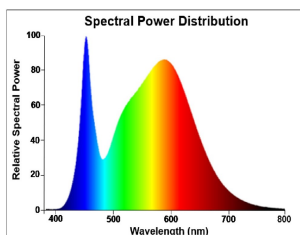

TOLEDO CANDLE

ToLEDo Candle V7 806LM 840 E14 SL
0029615

Product features

- Compact and elegant design
- Suitable replacement for halogen, incandescent and compact fluorescent candle lamps
- Instant light at the flick of a switch
- Uniform light distribution
- Good colour rendering (CRI 80)
- Perfect for hotels, restaurants, lobbies, corridors, stairwells, reception areas
- Lower maintenance costs
- 15,000 hours average rated life

PRODUCT OVERVIEW

Product name	ToLEDo Candle V7 806LM 840 E14 SL
Technology	LED
Watt (Rated) (W)	6.5
Type	LED exchangeable
Cap/Base	E14
Fixture rating	Open
General application	Hospitality, Residential & Consumer
ETIM Class	EC001959
E-number FI	4741003
Warranty	3 years
Luminous flux (lm)	806
Colour temperature (K)	4000
Light colour	Cool White
CRI (Ra)	80
Colour Variation Initial (SDCM)	SDCM6
Photobiological Risk Group	RG0

TOLEDO CANDLE

ToLEDo Candle V7 806LM 840 E14 SL
0029615

Wattage (W)	6.5
Dimmable	No
Average life (Nominal) (h)	15000
Product EAN number	5410288296159

PHOTOMETRY

TECHNICAL DRAWINGS