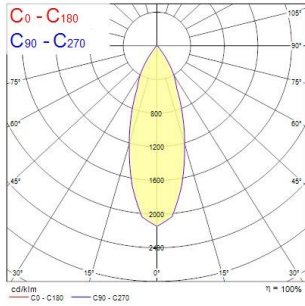

Myriad Deco IP65 White Bezel

MYRIAD DECO IP65 FLOOD 4000K DALI WHITE WBEZ
2058877

Product features

- MYRD IP FL 4K DALI WHT WBEZ

PRODUCT OVERVIEW

Product name	MYRIAD DECO IP65 FLOOD 4000K DALI WHITE WBEZ
Technology	LED
Cap/Base	N/A
Housing	Aluminium
Mount	Ceiling recessed mounting
Environment	Interior
General application	Hospitality, Office, Residential & Consumer, Retail
ETIM Class	EC001744
Warranty	5 years
Useful luminous flux (Fuse)	977
Fixture luminous flux (lm)	977
Luminaire efficacy (lm/W)	98
LOR (%)	100
Correlated colour temperature (k)	4000
Light colour	Neutral White
CRI (Ra)	90
Colour Variation Initial (SDCM)	SDCM3
Beam Angle (°)	46
Photobiological Risk Group	RG1
Total power consumption (W)	10
Electrical protection	Class II
Control gear type	Electronic ballast
Dimming method	DALI
Minimum dimming level (%)	1
Housing colour	White
IP rating	IP65/20
IK rating	IK02
Product EAN number	5025768588770

PHOTOMETRY

Myriad Deco IP65 White Bezel MYRIAD DECO IP65 FLOOD 4000K DALI WHITE WBEZ 2058877

0.5	0.32	507 5(C0)	17.8°	338 361
1.0	0.63	507 5(C0)	17.8°	296 317
1.5	0.95	507 5(C0)	17.8°	192 205
2.0	1.27	507 5(C0)	17.8°	144 154
2.5	1.59	507 5(C0)	17.8°	115 124
3.0	1.90	507 5(C0)	17.8°	92 100
Distance [m]		Cone diameter [m]		Illuminance [lx]
C0 - C180 (Half beam angle: 35.2°)				