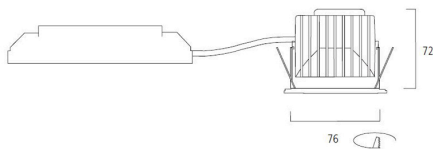

Technical Assets

Dimensions (mm)

Dimensions (mm)