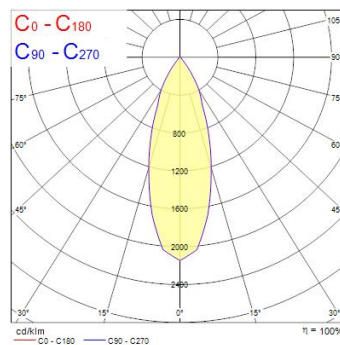

MYRIAD DECO IP65 FLOOD 4000K DALI WHITE WBEZ

Item No: 2058877

Concord

MYRD IP FL 4K DALI WHT WBEZ

Technical Assets

Dimensions (mm)

Dimensions (mm)

Photometrics

Distance [m]	Cone diameter [m]	E(0°) E(C0)	E(17.8°) E(C270)	Illuminance [lx]
0.5	0.32	338	364	
1.0	0.63	206	910	
1.5	0.95	92	406	
2.0	1.27	54	228	
2.5	1.59	35	148	
3.0	1.90	23	101	

Distance [m] Cone diameter [m] Illuminance [lx]
 — C0 - C180 (Half beam angle: 35.2°)

Optical data

Useful luminous flux (Φ_{use})	977
Fixture luminous flux (lm)	977
Luminaire efficacy (lm/W)	98
LOR (%)	100
Correlated colour temperature (k)	4000
Light colour	Neutral White
CRI (Ra)	90
Colour Variation Initial (SDCM)	SDCM3
Adjustable chromaticity	N
Beam Angle (°)	46
Photobiological Risk Group	RG1

Lifetime data

Lifespan L70 B50	100000
Lifespan L80 B20	100000
Lifespan L80 B10	100000
Lifespan L90 B10	68500

Physical data

Housing colour	White
IP rating	IP65/20
IK rating	IK02
Diffuser finish	Bezel (or Ring)
Nominal Product Height (mm)	72
Nominal Product Diameter (mm)	90
Weight (kg)	0.44
Recessed Depth (mm)	72