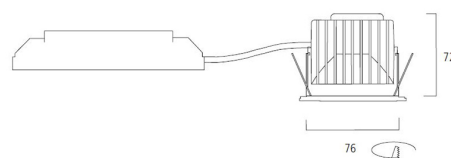

Concord

MYRIAD DECO IP65 FLOOD 3000K DALI WHITE WBEZ 2058873

Features

- MYRD IP FL 3K DALI WHT WBEZ

Product Overview

Product name	MYRIAD DECO IP65 FLOOD 3000K DALI WHITE WBEZ
Technology	LED
Cap/Base	N/A
Housing	Aluminium
Mount	Ceiling recessed mounting
Environment	Interior
General application	Hospitality, Office, Residential & Consumer, Retail
ETIM Class	EC001744
Fixture luminous flux (lm)	988
Luminaire efficacy (lm/W)	99
LOR (%)	100
Correlated colour temperature (k)	3000
Light colour	Warm White
CRI (Ra)	90
Colour Variation Initial (SDCM)	3
Beam Angle (°)	46
Photobiological Risk Group	RG1
Total power consumption (W)	10
Electrical protection	Class II
Control gear type	Electronic ballast

Photometry

Technical drawings

Dimensions (mm)