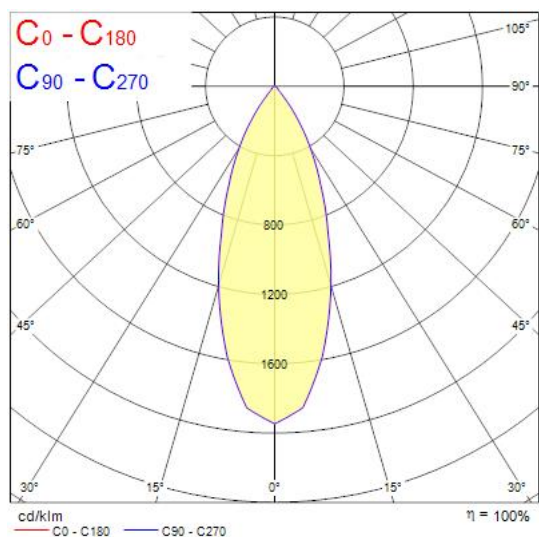

Concord

MYRIAD DECO IP65 FLOOD 3000K DALI WHITE WBEZ 2058873

Minimum dimming level (%)	1
Housing colour	White
IP rating	IP65/20
IK rating	IK02
Product EAN number	5025768588732
Warranty	5 years
Dimming method	DALI
Useful luminous flux (#use)	988

Photometry