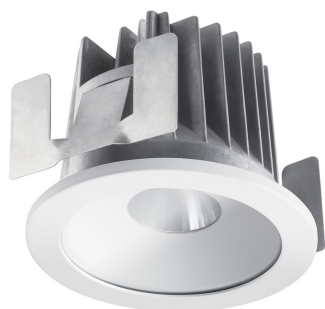

Concord

MYRIAD DECO IP65 FLOOD 3000K DALI WHITE WBEZ 2058873

Features

- MYRD IP FL 3K DALI WHT WBEZ

Product Overview

Product name	MYRIAD DECO IP65 FLOOD 3000K DALI WHITE WBEZ
Technology	LED
Cap/Base	N/A
Housing	Aluminium
Mount	Ceiling recessed mounting
Environment	Interior
General application	Hospitality, Office, Residential & Consumer, Retail
ETIM Class	EC001744
Fixture luminous flux (lm)	988
Luminaire efficacy (lm/W)	99
LOR (%)	100
Correlated colour temperature (k)	3000
Light colour	Warm White
CRI (Ra)	90
Colour Variation Initial (SDCM)	3
Beam Angle (°)	46
Photobiological Risk Group	RG1
Total power consumption (W)	10
Electrical protection	Class II
Control gear type	Electronic ballast

Concord

MYRIAD DECO IP65 FLOOD 3000K DALI WHITE WBEZ 2058873

Minimum dimming level (%)	1
Housing colour	White
IP rating	IP65/20
IK rating	IK02
Product EAN number	5025768588732
Warranty	5 years
Dimming method	DALI
Useful luminous flux (#use)	988