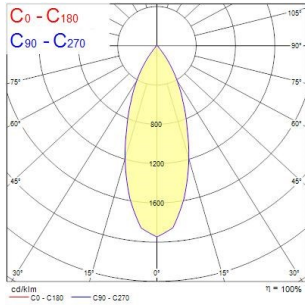

Myriad Deco IP65 White Bezel MYRIAD DECO IP65 FLOOD 3000K DALI WHITE WBEZ 2058873

0.5	0.34	E(0°) E(C0)	18.9°	788 3228
1.0	0.68	E(0°) E(C0)	18.9°	162 677
1.5	1.03	E(0°) E(C0)	18.9°	88 363
2.0	1.37	E(0°) E(C0)	18.9°	66 274
2.5	1.71	E(0°) E(C0)	18.9°	51 211
3.0	2.05	E(0°) E(C0)	18.9°	40 167

Distance [m]   Cone diameter [m]   Illuminance [lx]
C0 - C180 (Half beam angle: 37.8°)

TECHNICAL DRAWINGS