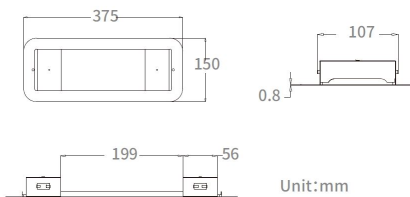

Technical drawings

Data table

GENERAL DATA

Product name	LIFESAFE PRO BH IP65 RCSD MTG KIT BK