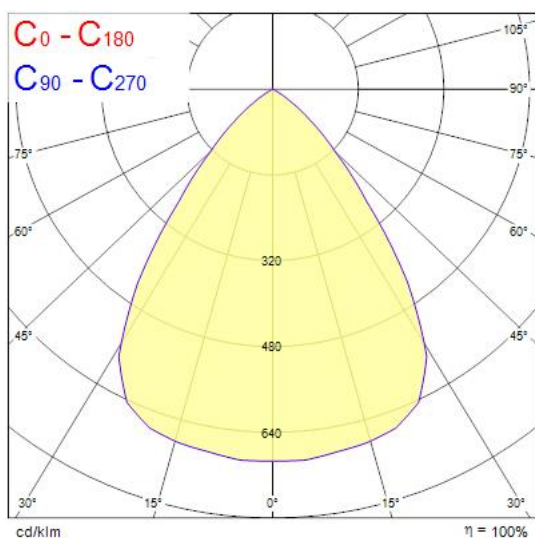

Concord

Solstice 200 5900lm 930 DALI
2070165

IP rating	IP40/20
IK rating	IK02
Product EAN number	5025768701650
Warranty	5 years

Photometry