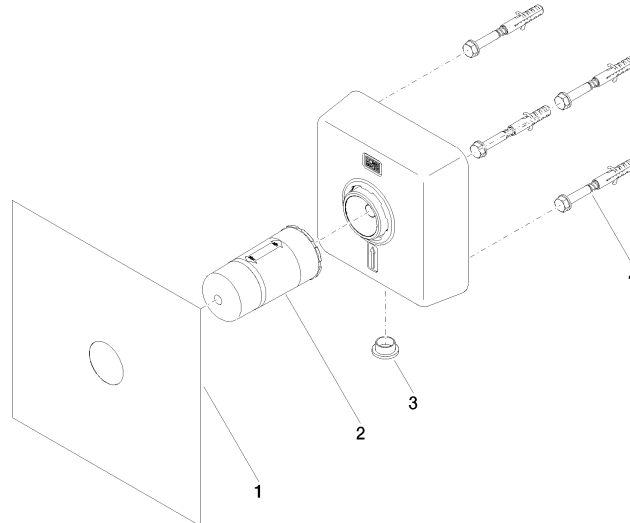

35 087 970 90

- female thread 1/2" connection
- anti-water packing
- soundproofing
- dust cover
- min. recess depth 80 mm
- max. recess depth 125 mm

35 087 970 90

mm [inches]

35 087 970 90

Spare parts list

No.	Item Number	Name	Quantity used	Delivery time
1	04 14 03 079 00 90	Washer for washstand wall mounting Packing -	1.00	14
4	04 30 31 012 00 90	Attachment set Wood screw with dowel 8 x 80 mm -	1.00	14
2	09 21 02 177 90	Protective cap for Pot Filler Ø 55 x 130 mm -	1.00	14
3	09 31 20 092 90	Plug natural 1/2" -	1.00	14