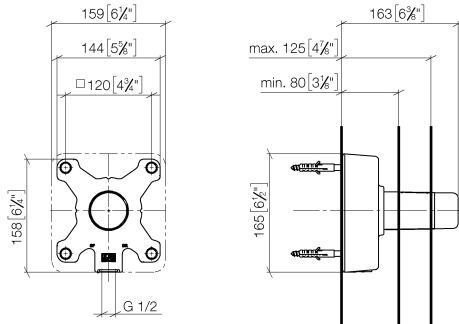

35 087 970 90

- female thread 1/2" connection
- anti-water packing
- soundproofing
- dust cover
- min. recess depth 80 mm
- max. recess depth 125 mm

35 087 970 90

mm [inches]

35 087 970 90

Spare parts list

No.	Item Number	Name	Quantity used	Delivery time
1	04 14 03 079 00 90	Washer for washstand wall mounting Packing -	1.00	14
4	04 30 31 012 00 90	Attachment set Wood screw with dowel 8 x 80 mm -	1.00	14
2	09 21 02 177 90	Protective cap for Pot Filler Ø 55 x 130 mm -	1.00	14
3	09 31 20 092 90	Plug natural 1/2" -	1.00	14