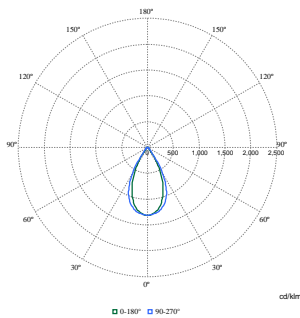

Fotometrische gegevens

Polar Normal (separate) - BY580PI - 910505102915