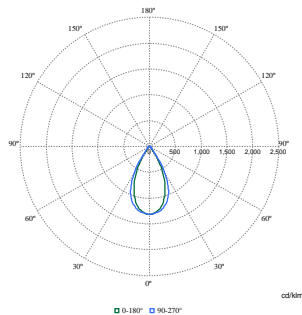

Fotometrische gegevens

Polar Normal (separate) - BY580PI - 910505102916