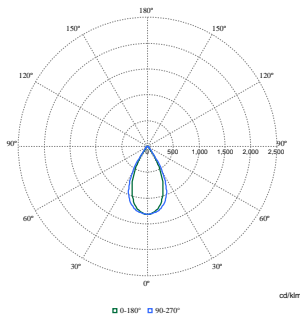

Fotometrische gegevens

Polar Normal (separate) - BY580PI - 910505102917