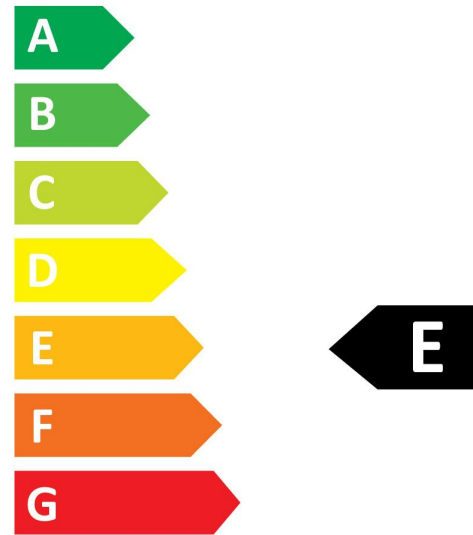

Product Overview

Product name	ToLEDo Candle V7 806LM 827 E27 SL
Technology	LED
Watt (Rated) (W)	6.5
Cap/Base	E27
Fixture rating	Open
E-number FI	4741002
Colour temperature (K)	2700
CRI (Ra)	80
Colour Variation Initial (SDCM)	6
Photobiological Risk Group	RG0
Wattage (W)	6.5
Product EAN number	5410288296142
Warranty	3 years

Technical drawings

Data table

GENERAL DATA

Product name	ToLEDo Candle V7 806LM 827 E27 SL
Technology	LED
Watt (Rated) (W)	6.5
Cap/Base	E27
Fixture rating	Open
Operating temperature range (°C)	-20°C...+40°C
Performance ambient temperature Tq (°C)	25
E-number FI	4741002
Warranty	3 years

SYLVANIA

ToLEDo Candle V7 806LM 827 E27 SL
0029614

Packaging outer length / height (cm)	14.3
--------------------------------------	------

SAFETY DATA

Optimal operating condition (°C)	-20-40
Breakage cleaning instructions	Not applicable
Special purpose lamp	No
Dry applications use only	No
Suitable for household illumination	No
Safety message	Not Suitable for totally enclosed fixtures

Energy label

0029614

7
kWh/1000h

0029614

7
kWh/1000h

Light your world