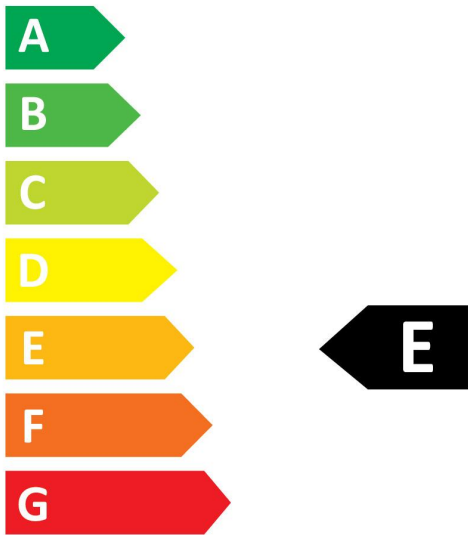

7
kWh/1000h