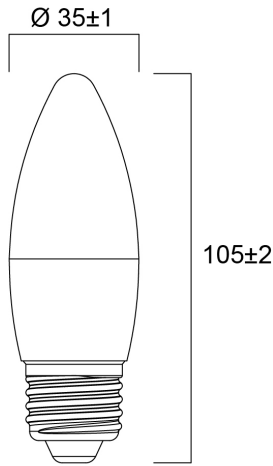

Product Overview

Product name	ToLEDo Candle V7 806LM 827 E27 SL
Technology	LED
Watt (Rated) (W)	6.5
Cap/Base	E27
Fixture rating	Open
E-number FI	4741002
Colour temperature (K)	2700
CRI (Ra)	80
Colour Variation Initial (SDCM)	6
Photobiological Risk Group	RG0
Wattage (W)	6.5
Product EAN number	5410288296142
Warranty	3 years

Technical drawings

Data table

GENERAL DATA

Product name	ToLEDo Candle V7 806LM 827 E27 SL
Technology	LED
Watt (Rated) (W)	6.5
Cap/Base	E27
Fixture rating	Open
Operating temperature range (°C)	-20°C...+40°C
Performance ambient temperature Tq (°C)	25
E-number FI	4741002
Warranty	3 years

LIFETIME DATA

Lifespan L70 B50	15000
Average life (Rated) (h)	15000

PHYSICAL DATA

Nominal Product Length (mm)	105
Nominal Product Diameter (mm)	35
Weight (kg)	0.018

PACKAGING

Single packaging type	Carton
Product EAN number	5410288296142
Packaging single width (cm)	4.5
Packaging single depth (cm)	11.0
DUN14 (outer)	15410288296149

SYLVANIA

ToLEDo Candle V7 806LM 827 E27 SL
0029614

Packaging outer length / height (cm)	14.3
--------------------------------------	------

SAFETY DATA

Optimal operating condition (°C)	-20-40
Breakage cleaning instructions	Not applicable
Special purpose lamp	No
Dry applications use only	No
Suitable for household illumination	No
Safety message	Not Suitable for totally enclosed fixtures