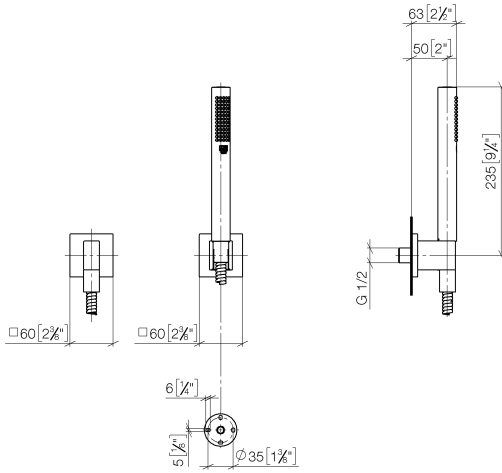

27 808 980 Product version up to 6/3/2020

- COMPACT RAIN, max. flow rate 15 l/min (at 3 bar)
- 3/8" shower outlet
- metal shower hose 1250mm with integrated anti-twist protection
- with anti-scale system

Technical data:

- rosette for shower holder 60 x 60mm
- rosette for wall elbow 60 x 60mm
- 1/2" wall elbow

Notes:

Intrinsic protection against back flow.

Recommended miscellaneous

Concealed wall elbow -

- min. recess depth 90 mm
- max. recess depth 163 mm

35 085 970 90

27 808 980 Product version up to 6/3/2020

mm [inches]

Flow rate chart

Codes & Standards

DIN 4109

EN 1717

ISO 3822

LGA_29

Belgaqua_22_280_2 WRAS_2209

Spare parts list

No.	Item Number	Name	Quantity used	Delivery time
3	28 050 980-99	Wall bracket - Brushed Dark Platinum	1.00	40
2	90 14 20 026 00 90	Washer 14 x 8 x 2 mm Centellen WS 3820 -	1.00	14
4	90 30 02 072 00-99	Metal shower hose 1/2" x 3/8" x 1250 mm - Brushed Dark Platinum	1.00	40
1	28 450 980-99	Wall elbow - Brushed Dark Platinum	1.00	40
5	90 12 11 140 40-99	Bar-type hand shower 15 l/min. - Brushed Dark Platinum	1.00	-