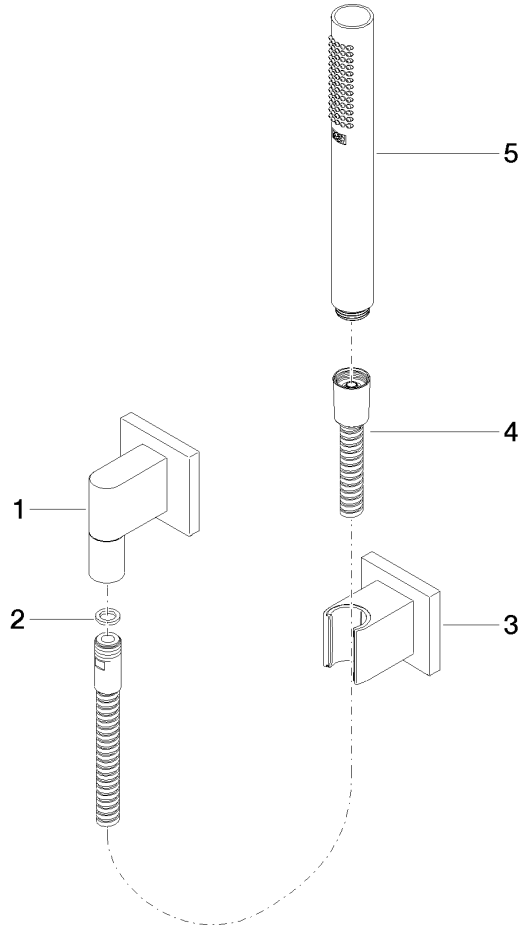

Technical data:

- rosette for shower holder 60 x 60mm
- rosette for wall elbow 60 x 60mm
- 1/2" wall elbow

Notes:

Intrinsic protection against back flow.

Recommended miscellaneous

Concealed wall elbow -

- min. recess depth 90 mm
- max. recess depth 163 mm

35 085 970 90

27 808 980 Product version up to 6/3/2020

mm [inches]

Flow rate chart

Codes & Standards

DIN 4109

EN 1717

ISO 3822

Scottish Water
Byelaws

UK Water Supply
Regulations

Ü-Zeichen

Hand shower set with individual rosettes - Brushed Dark Platinum

SERIES SPECIFIC

27 808 980 Product version up to 6/3/2020

Certificates and sustainability

LGA_29

Belgaqua_22_280_2 WRAS_2209

Spare parts list

No.	Item Number	Name	Quantity used	Delivery time
3	28 050 980-99	Wall bracket - Brushed Dark Platinum	1.00	40
2	90 14 20 026 00 90	Washer 14 x 8 x 2 mm Centellen WS 3820 -	1.00	14
4	90 30 02 072 00-99	Metal shower hose 1/2" x 3/8" x 1250 mm - Brushed Dark Platinum	1.00	40
1	28 450 980-99	Wall elbow - Brushed Dark Platinum	1.00	40
5	90 12 11 140 40-99	Bar-type hand shower 15 l/min. - Brushed Dark Platinum	1.00	-