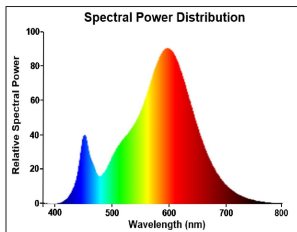

PRODUCT OVERVIEW

Product name	ToLEDo Candle V7 806LM 827 E27 SL
Technology	LED
Watt (Rated) (W)	6.5
Type	LED exchangeable
Cap/Base	E27
Fixture rating	Open
General application	Hospitality, Residential & Consumer
ETIM Class	EC001959
E-number FI	4741002
Warranty	3 years
Luminous flux (lm)	806
Colour temperature (K)	2700
Light colour	Homelight
CRI (Ra)	80
Colour Variation Initial (SDCM)	SDCM6
Photobiological Risk Group	RG0

TOLEDO CANDLE

ToLEDo Candle V7 806LM 827 E27 SL
0029614

Wattage (W)	6.5
Dimmable	No
Average life (Nominal) (h)	15000
Product EAN number	5410288296142

PHOTOMETRY

TECHNICAL DRAWINGS