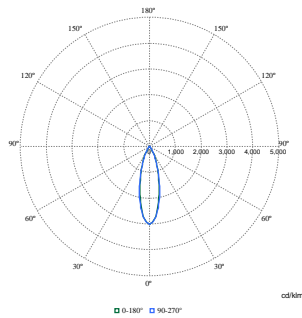

Fotometrische gegevens

Polar Normal (separate) - BY580PI - 910505102918