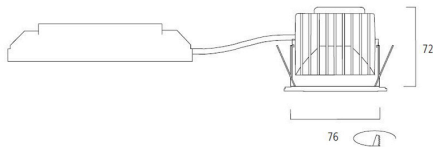

Technical Assets

Dimensions (mm)

Dimensions (mm)