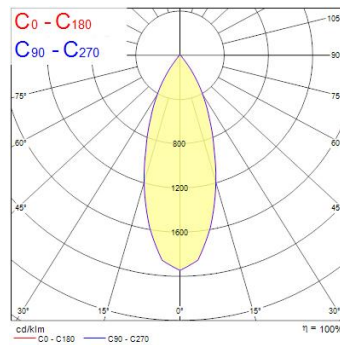

Photometrics

0.5	0.34	E(0°) E(C0)	15.9°	799 329
1.0	0.68	E(0°) E(C0)	15.9°	199 81
1.5	1.03	E(0°) E(C0)	15.9°	85 30
2.0	1.37	E(0°) E(C0)	15.9°	48 24
2.5	1.71	E(0°) E(C0)	15.9°	30 13
3.0	2.05	E(0°) E(C0)	15.9°	21 9

Distance [m]   Cone diameter [m]   Illuminance [lx]

— C0 - C180 (Half beam angle: 37.8°)