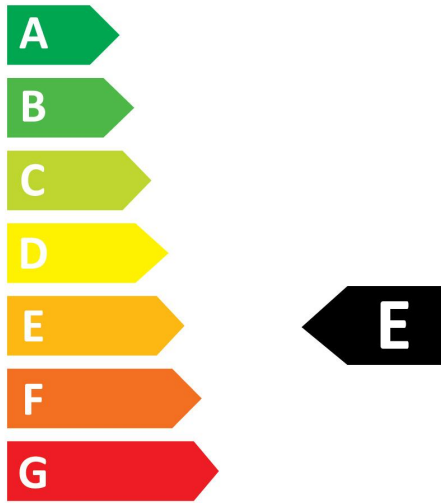

SYLVANIA

TOLEDO CANDLE

ToLEDo Candle V7 806LM 827 E27 SL
0029614

0029614

7
kWh/1000h

2019/2015