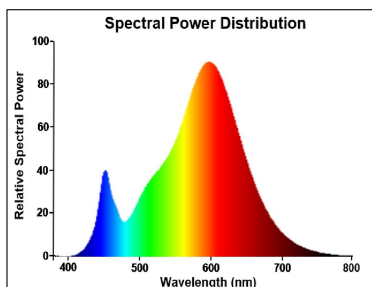

TOLEDO CANDLE

ToLEDo Candle V7 806LM 827 E27 SL
0029614

Lifetime data

Lifespan L70 B50	15000
Average life (Nominal) (h)	15000
Average life (Rated) (h)	15000

Physical data

Nominal Product Length (mm)	105
Nominal Product Diameter (mm)	35
Weight (kg)	0.018

Packaging

Single packaging type	Carton
Product EAN number	5410288296142
Packaging single length / height (cm)	4.5
Packaging single width (cm)	4.5
Packaging single depth (cm)	11.0
DUN14 (outer)	15410288296149
Units per outer package	6
Packaging outer length / height (cm)	14.3
Packaging outer width (cm)	9.7
Packaging outer depth (cm)	12.0

Safety data

Optimal operating condition (°C)	-20-40
Breakage cleaning instructions	Not applicable
Special purpose lamp	No
Dry applications use only	Yes
Suitable for household illumination	Yes
Safety message	Not Suitable for totally enclosed fixtures

PHOTOMETRY

TECHNICAL DRAWINGS