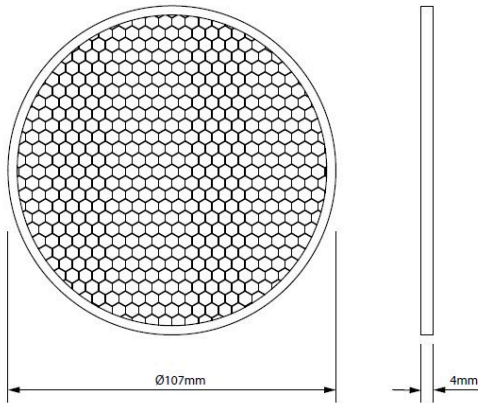

Beacon XL/XXL HONEYCOMB Filter

Item No: 2058325

Concord

Honeycomb filter accessory, black RAL 9006, filter for reducing glare, ideal for increasing visual comfort in museum, gallery and high-end retail applications, suitable for use with Beacon XL, Beacon XL Accent and Beacon XXL, dimension: Ø107mm.

Technical Assets

Dimensions (mm)

Photometrics

General data

Product name	Beacon XL/XXL HONEYCOMB Filter
Technology	Accessory
Accessory type	Optical
Environment	Internal
General application	Museums & Galleries, Retail
ETIM Class	EC002558
E-number FI	4278877
Warranty	5 years

Optical data

Adjustable chromaticity | N

Physical data

Nominal Product Width (mm)	107
Weight (kg)	0.009

Beacon XL/XXL HONEYCOMB Filter

Item No: 2058325

Concord

Packaging

Product EAN number	5025768583256
Packaging single length / height (cm)	16.67
Packaging single width (cm)	21.77
Packaging single depth (cm)	1.17
DUN14 (inner)	15025768583253
Units per outer package	50
Packaging outer length / height (cm)	31.1
Packaging outer width (cm)	31.0
Packaging outer depth (cm)	30.7