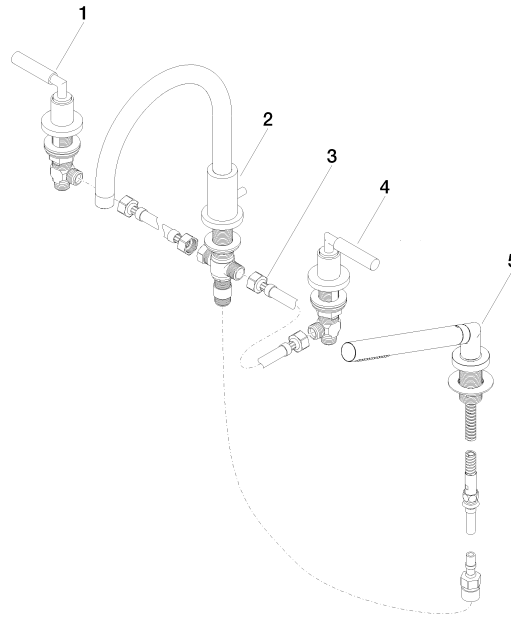

# TARA Bath shower set for bath rim or tile edge installation - Brushed Dark Platinum

TARA

27 512 882 Product version from 4/1/2024

- spout: circular, air-enriched flow
- max. flow 23.5 l/min at 3 bar flow pressure
- Hand shower: COMPACT RAIN, max. flow rate 6.8 l/min (at 3 bar)
- complete hand shower set with anti-scale system
- 220mm projection
- with anti-scale system
- automatic bath/shower diverter
- height of mixer 290 mm
- height up to aerator 135 mm
- hole diameter valve 32 mm
- hole diameter spout 32 mm
- hole diameter for complete hand shower set 32 mm
- rosette for spout Ø 55mm
- rosette for complete hand shower set Ø 50mm
- rosette for deck valve Ø 55mm
- metal shower hose 1750mm with integrated anti-twist protection

ISO 3822      Ü-Zeichen

TARA Bath shower set for bath rim or tile edge installation - Brushed Dark  
Platinum

TARA

---

27 512 882 Product version from 4/1/2024

Certificates and sustainability

---

IAPMO\_4976

LGA\_18

Belgaqua\_21-026-2

EPD-DOR-20230287 Belgaqua\_25-341-2  
-IBA1-EN  
Environmental.prod  
uct-declarat

27 512 882 Product version from 4/1/2024

**Spare parts list**

No.	Item Number	Name	Quantity used	Delivery time
1	20 000 882-99	TARA Deck valve clockwise closing - Brushed Dark Platinum	1.00	-
Spare part can no longer be ordered, please order the replacement item				
4	20 000 883-99	TARA Deck valve anti-clockwise closing - Brushed Dark Platinum	1.00	-
Spare part can no longer be ordered, please order the replacement item				
5	27 702 979-99	Hand shower set for bath rim or tile edge installation - Brushed Dark Platinum	1.00	40
2	13 512 892-99	TARA Bath spout Tara. 220 mm - Brushed Dark Platinum	1.00	-
Spare part can no longer be ordered, please order the replacement item				
3	12 502 970 90	High pressure hose 1/2" x 1/2" x 400 mm -	2.00	14