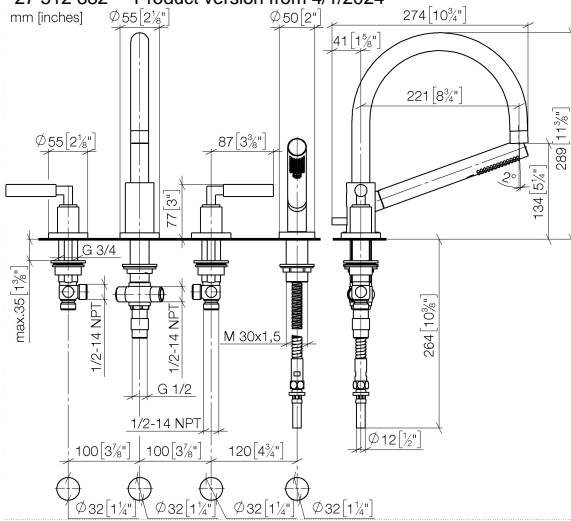

# TARA Bath shower set for bath rim or tile edge installation - Brushed Dark Platinum

TARA

27 512 882 Product version from 4/1/2024

- spout: circular, air-enriched flow
- max. flow 23.5 l/min at 3 bar flow pressure
- Hand shower: COMPACT RAIN, max. flow rate 6.8 l/min (at 3 bar)
- complete hand shower set with anti-scale system
- 220mm projection
- with anti-scale system
- automatic bath/shower diverter
- height of mixer 290 mm
- height up to aerator 135 mm
- hole diameter valve 32 mm
- hole diameter spout 32 mm
- hole diameter for complete hand shower set 32 mm
- rosette for spout Ø 55mm
- rosette for complete hand shower set Ø 50mm
- rosette for deck valve Ø 55mm
- metal shower hose 1750mm with integrated anti-twist protection

## Recommended miscellaneous

**Decorative caps for Perfecto - Brushed Dark Platinum** 12 801 970-99  
• 1 pair

27 512 882 Product version from 4/1/2024

**Flow rate chart**

**Codes & Standards**

ASME A112.18.1      cUPC      DIN 4109      EN 1717

LGA\_18

Belgaqua\_21-026-2

EPD-DOR-20230287 Belgaqua\_25-341-2  
-IBA1-EN  
Environmental.prod  
uct-declarat

27 512 882 Product version from 4/1/2024

**Spare parts list**

No.	Item Number	Name	Quantity used	Delivery time
1	20 000 882-99	TARA Deck valve clockwise closing - Brushed Dark Platinum	1.00	-
Spare part can no longer be ordered, please order the replacement item				
4	20 000 883-99	TARA Deck valve anti-clockwise closing - Brushed Dark Platinum	1.00	-
Spare part can no longer be ordered, please order the replacement item				
5	27 702 979-99	Hand shower set for bath rim or tile edge installation - Brushed Dark Platinum	1.00	40
2	13 512 892-99	TARA Bath spout Tara. 220 mm - Brushed Dark Platinum	1.00	-
Spare part can no longer be ordered, please order the replacement item				
3	12 502 970 90	High pressure hose 1/2" x 1/2" x 400 mm -	2.00	14