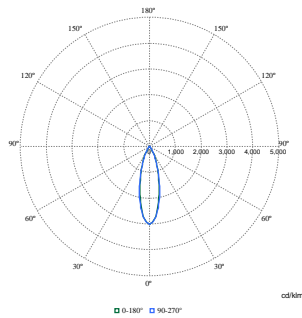

Fotometrische gegevens

Polar Normal (separate) - BY580PI - 910505102921