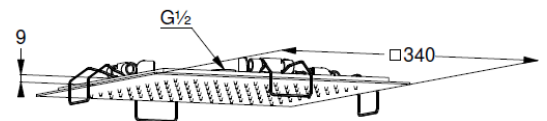

Technische Daten/ Technical Data

KLUDI-ASANA
head shower 1 S
340mm
DN 15

Ref.: 69400N1-00

Finishes:
N1 Brushed Bronze PVD

Product description
Manufacturer KLUDI GmbH & Co. KG
Typ: KLUDI-ASANA
head shower 1 S
340mm
Ref.: 69400N1-00

head shower 1 S
1 spray pattern
summer rain
with cleaning system
flow rate at 3 bar 15 l/min.
connection G1/2
only for ceiling installation
340mm x 340mm
sieve seal

Produktabbildung/ Product picture

Maßzeichnung/ Dimensional drawing