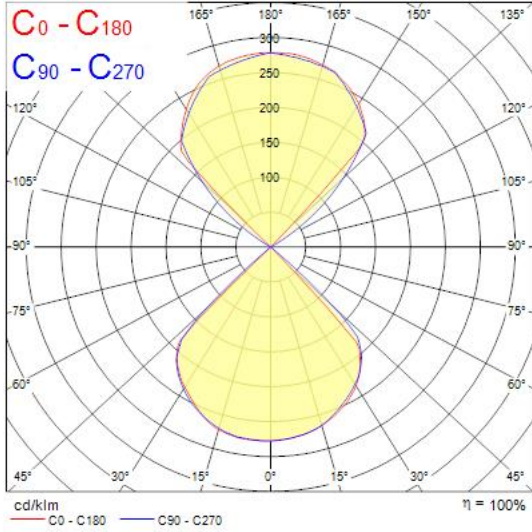

Photometry