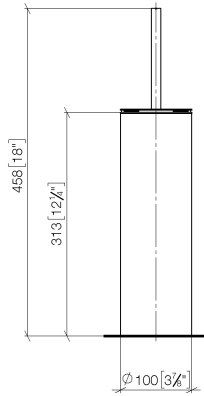

Toilet brush set free-standing model - Brushed Dark Platinum

SERIES SPECIFIC

84 910 979 Product version from 10/1/2023

- brush, matte black
- width 100mm
- height 456 mm

	Brushed Dark Platinum	84 910 979-99
	Chrome	84 910 979-00
	Brushed Platinum	84 910 979-06
	Platinum	84 910 979-08
	Dark Chrome	84 910 979-19
	Light Gold (PVD)	84 910 979-26
	Brushed Light Gold (PVD)	84 910 979-27
	Brushed Durabrass (23kt Gold)	84 910 979-28
	Matte Black	84 910 979-33
	Brushed Gold (PVD)	84 910 979-37
	Brushed Dark Brass (PVD)	84 910 979-39
	Brushed Bronze (PVD)	84 910 979-42
	Brushed Dark Bronze (PVD)	84 910 979-43
	Brushed Champagne (22kt Gold)	84 910 979-46
	Champagne (22kt Gold)	84 910 979-47
	Brushed Chrome	84 910 979-93

Spare parts list

No.	Item Number	Name	Quantity used	Delivery time
1	90 20 97 505 01-99	Brush handle with cover - Brushed Dark Platinum	1.00	40
2	90 18 50 601 00 90	Brush matte black -	1.00	14
4	90 23 01 504 00-99	Housing for toilet brush set Ø 100 x 311 mm - Brushed Dark Platinum	1.00	40
3	08 18 40 524 90	Insert for toilet brush sets 100 x 300 x 100 mm -	1.00	14