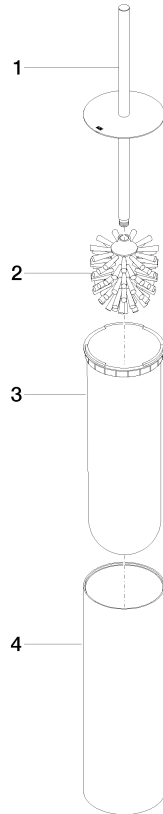

Toilet brush set free-standing model - Brushed Dark Platinum

SERIES SPECIFIC

84 910 979 Product version from 10/1/2023

- brush, matte black
- width 100mm
- height 456 mm

	Brushed Dark Platinum	84 910 979-99
	Chrome	84 910 979-00
	Brushed Platinum	84 910 979-06
	Platinum	84 910 979-08
	Dark Chrome	84 910 979-19
	Light Gold (PVD)	84 910 979-26
	Brushed Light Gold (PVD)	84 910 979-27
	Brushed Durabrass (23kt Gold)	84 910 979-28
	Matte Black	84 910 979-33
	Brushed Gold (PVD)	84 910 979-37
	Brushed Dark Brass (PVD)	84 910 979-39
	Brushed Bronze (PVD)	84 910 979-42
	Brushed Dark Bronze (PVD)	84 910 979-43
	Brushed Champagne (22kt Gold)	84 910 979-46
	Champagne (22kt Gold)	84 910 979-47
	Brushed Chrome	84 910 979-93

Recommended miscellaneous

Brush matte black -

90 18 50 601
00 90

Recommended miscellaneous

**Brush handle with cover -
Brushed Dark Platinum**

90 20 97 505
01-99

84 910 979 Product version from 10/1/2023

mm [inches]

Spare parts list

No.	Item Number	Name	Quantity used	Delivery time
1	90 20 97 505 01-99	Brush handle with cover - Brushed Dark Platinum	1.00	40
2	90 18 50 601 00 90	Brush matte black -	1.00	14
4	90 23 01 504 00-99	Housing for toilet brush set Ø 100 x 311 mm - Brushed Dark Platinum	1.00	40
3	08 18 40 524 90	Insert for toilet brush sets 100 x 300 x 100 mm -	1.00	14