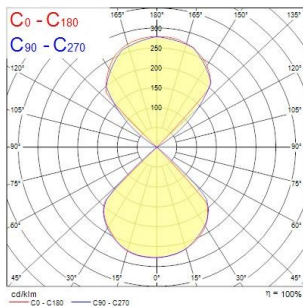

Start Surface Wall Cube

START Surface Wall Cube IP54 2x140lm 2CCT Black

0047136

PRODUCT OVERVIEW

Product name	START Surface Wall Cube IP54 2x140lm 2CCT Black
Technology	LED
Cap/Base	N/A
Housing	Aluminium
Mount	Wall surface mounted
E-number FI	4579605
Warranty	5 years
Fixture luminous flux (lm)	280
Luminaire efficacy (lm/W)	48
Light colour	Warm White or Neutral White
CRI (Ra)	80
Colour Variation Initial (SDCM)	SDCM3
Photobiological Risk Group	RG1
Total power consumption (W)	5.8
Electrical protection	Class I
Control gear type	LED driver constant current
Housing colour	Black
IP rating	IP54
IK rating	IK05
Product EAN number	5410288471365

PHOTOMETRY

Start Surface Wall Cube

START Surface Wall Cube IP54 2x140lm 2CCT Black
0047136

TECHNICAL DRAWINGS