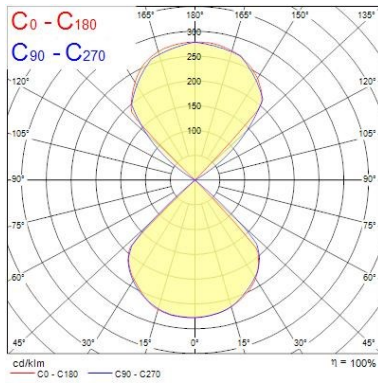

Start Surface Wall Cube

START Surface Wall Cube IP54 2x140lm 2CCT Black

0047136

Optical data

Fixture luminous flux (lm)	280
Luminaire efficacy (lm/W)	48
Correlated colour temperature range (K)	3000 - 4000
Light colour	Warm White or Neutral White
CRI (Ra)	80
Colour Variation Initial (SDCM)	SDCM3
Photobiological Risk Group	RG1

Physical data

Housing colour	Black
IP rating	IP54
IK rating	IK05
Diffuser finish	Transparent
Diffuser material	Glass
Nominal Product Length (mm)	108
Nominal Product Width (mm)	108
Weight (kg)	0.785

Packaging

Safety data

Optimal operating condition (°C)	-20-45
----------------------------------	--------

PHOTOMETRY

TECHNICAL DRAWINGS