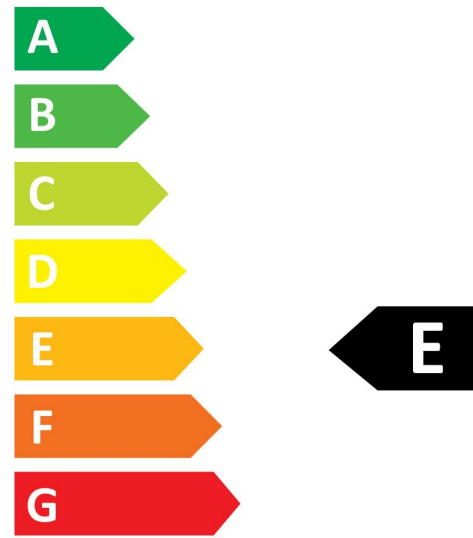

Product Overview

Product name	ToLEDo Candle V7 806LM 827 E14 SL
Technology	LED
Watt (Rated) (W)	6.5
Cap/Base	E14
Fixture rating	Open
E-number FI	4741001
Colour temperature (K)	2700
CRI (Ra)	80
Colour Variation Initial (SDCM)	6
Photobiological Risk Group	RG0
Wattage (W)	6.5
Product EAN number	5410288296135
Warranty	3 years

Technical drawings

Data table

GENERAL DATA

Product name	ToLEDo Candle V7 806LM 827 E14 SL
Technology	LED
Watt (Rated) (W)	6.5
Cap/Base	E14
Fixture rating	Open
Operating temperature range (°C)	-20°C...+40°C
Performance ambient temperature Tq (°C)	25
E-number FI	4741001
Warranty	3 years

OPTICAL DATA

Luminous flux (Rated) (lm)	806
----------------------------	-----

ToLEDo Candle V7 806LM 827 E14 SL 0029613

Colour temperature (K)	2700
CRI (Ra)	80
Colour Variation Initial (SDCM)	6
Photobiological Risk Group	RG0
Lumen maintenance at end of nominal life (%)	70

Energy label

 **ENERG** ⚡
SYLVANIA
0029613

7
kWh/1000h

2019/2015

 **ENERG** ⚡
SYLVANIA
0029613

7
kWh/1000h

2019/2015

Light your world