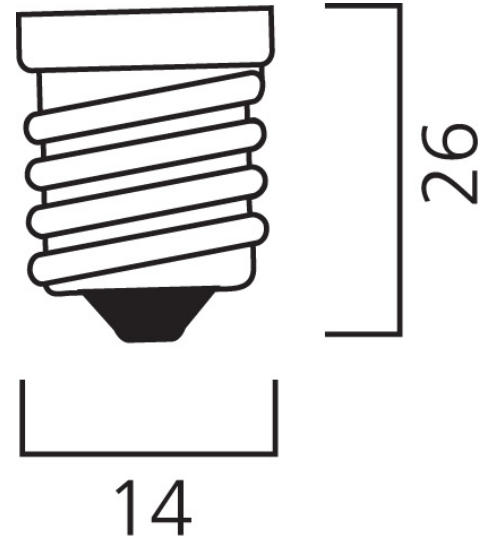

Product Overview

Product name	ToLEDo Candle V7 806LM 827 E14 SL
Technology	LED
Watt (Rated) (W)	6.5
Cap/Base	E14
Fixture rating	Open
E-number FI	4741001
Colour temperature (K)	2700
CRI (Ra)	80
Colour Variation Initial (SDCM)	6
Photobiological Risk Group	RG0
Wattage (W)	6.5
Product EAN number	5410288296135
Warranty	3 years

Technical drawings

Data table

GENERAL DATA

Product name	ToLEDo Candle V7 806LM 827 E14 SL
Technology	LED
Watt (Rated) (W)	6.5
Cap/Base	E14
Fixture rating	Open
Operating temperature range (°C)	-20°C...+40°C
Performance ambient temperature Tq (°C)	25
E-number FI	4741001
Warranty	3 years

OPTICAL DATA

Luminous flux (Rated) (lm)	806
----------------------------	-----

ToLEDo Candle V7 806LM 827 E14 SL 0029613

Colour temperature (K)	2700
CRI (Ra)	80
Colour Variation Initial (SDCM)	6
Photobiological Risk Group	RG0
Lumen maintenance at end of nominal life (%)	70

LIFETIME DATA

Lifespan L70 B50	15000
Average life (Rated) (h)	15000

PHYSICAL DATA

Nominal Product Length (mm)	104
Nominal Product Diameter (mm)	35
Weight (kg)	0.018

PACKAGING

Single packaging type	Carton
Product EAN number	5410288296135
Packaging single width (cm)	4.5
Packaging single depth (cm)	11.0
DUN14 (outer)	15410288296132
Packaging outer length / height (cm)	14.3