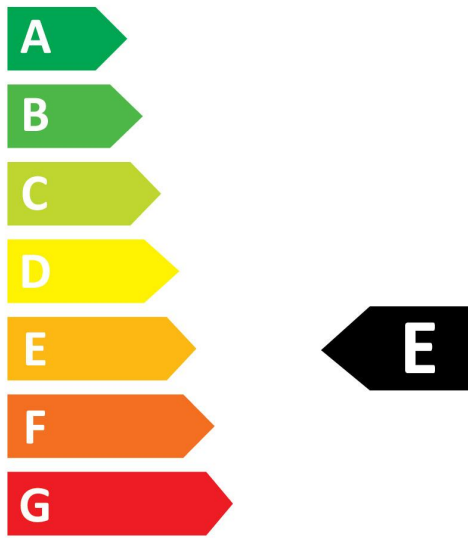

Product Overview

Product name	ToLEDo Candle V7 806LM 827 E14 SL
Technology	LED
Watt (Rated) (W)	6.5
Cap/Base	E14
Fixture rating	Open
E-number FI	4741001
Colour temperature (K)	2700
CRI (Ra)	80
Colour Variation Initial (SDCM)	6
Photobiological Risk Group	RG0
Wattage (W)	6.5
Product EAN number	5410288296135
Warranty	3 years

OPTICAL DATA

Luminous flux (Rated) (lm)	806
----------------------------	-----

ToLEDo Candle V7 806LM 827 E14 SL 0029613

Colour temperature (K)	2700
CRI (Ra)	80
Colour Variation Initial (SDCM)	6
Photobiological Risk Group	RG0
Lumen maintenance at end of nominal life (%)	70

SYLVANIA

ToLEDo Candle V7 806LM 827 E14 SL
0029613

SAFETY DATA

Optimal operating condition (°C)	-20-40
Breakage cleaning instructions	Not applicable
Special purpose lamp	No
Dry applications use only	No
Suitable for household illumination	No
Safety message	Not Suitable for totally enclosed fixtures

Energy label

 **ENERG** ⚡
SYLVANIA
0029613

7
kWh/1000h

2019/2015

 **ENERG** ⚡
SYLVANIA
0029613

7
kWh/1000h

2019/2015

Light your world