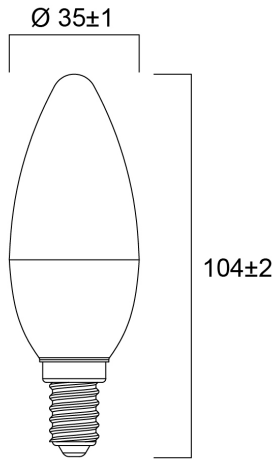

Product Overview

Product name	ToLEDo Candle V7 806LM 827 E14 SL
Technology	LED
Watt (Rated) (W)	6.5
Cap/Base	E14
Fixture rating	Open
E-number FI	4741001
Colour temperature (K)	2700
CRI (Ra)	80
Colour Variation Initial (SDCM)	6
Photobiological Risk Group	RG0
Wattage (W)	6.5
Product EAN number	5410288296135
Warranty	3 years

Technical drawings

Data table

GENERAL DATA

Product name	ToLEDo Candle V7 806LM 827 E14 SL
Technology	LED
Watt (Rated) (W)	6.5
Cap/Base	E14
Fixture rating	Open
Operating temperature range (°C)	-20°C...+40°C
Performance ambient temperature Tq (°C)	25
E-number FI	4741001
Warranty	3 years

LIFETIME DATA

Lifespan L70 B50	15000
Average life (Rated) (h)	15000

PHYSICAL DATA

Nominal Product Length (mm)	104
Nominal Product Diameter (mm)	35
Weight (kg)	0.018

PACKAGING

Single packaging type	Carton
Product EAN number	5410288296135
Packaging single width (cm)	4.5
Packaging single depth (cm)	11.0
DUN14 (outer)	15410288296132
Packaging outer length / height (cm)	14.3