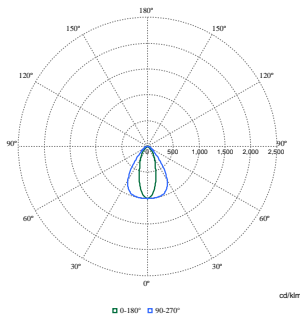

Fotometrische gegevens

Polar Normal (separate) - BY580PI - 910505102923