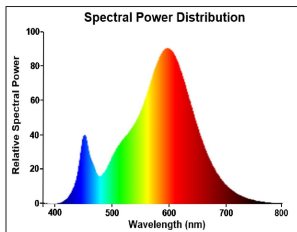

PRODUCT OVERVIEW

Product name	ToLEDo Candle V7 806LM 827 E14 SL
Technology	LED
Watt (Rated) (W)	6.5
Type	LED exchangeable
Cap/Base	E14
Fixture rating	Open
General application	Hospitality, Residential & Consumer
ETIM Class	EC001959
E-number FI	4741001
Warranty	3 years
Luminous flux (lm)	806
Colour temperature (K)	2700
Light colour	Homelight
CRI (Ra)	80
Colour Variation Initial (SDCM)	SDCM6
Photobiological Risk Group	RG0

TOLEDO CANDLE

ToLEDo Candle V7 806LM 827 E14 SL
0029613

Wattage (W)	6.5
Dimmable	No
Average life (Nominal) (h)	15000
Product EAN number	5410288296135

PHOTOMETRY

TECHNICAL DRAWINGS