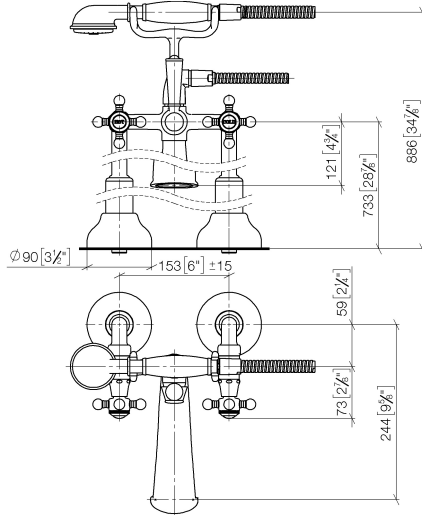

25 943 360 Product version from 4/1/2025
mm [inches]