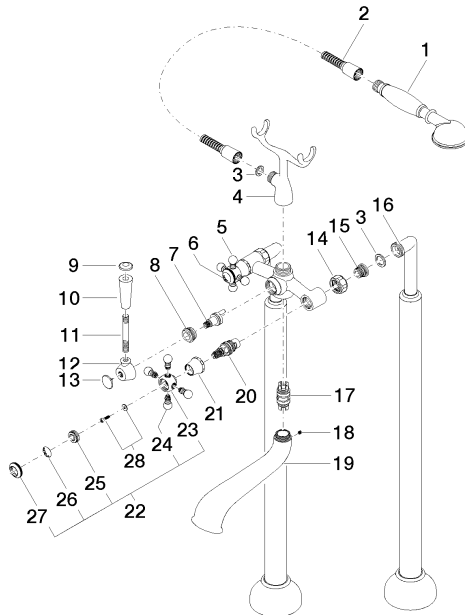

MADISON Two-hole bath mixer for free-standing assembly with hand shower set - Platinum

MADISON

25 943 360 Product version from 4/1/2025

Spare parts list

No.	Item Number	Name	Quantity used	Delivery time
7	90 15 01 001 00 90	Diverter -	1.00	14
1	28 002 970-08	MADISON Metal hand shower with porcelain insert (white) - Platinum	1.00	54
12	09 18 20 011-08	Adapter 43 x 21 x 36 mm - Platinum	1.00	-
Spare part can no longer be ordered, please order the replacement item				
19	13 592 380-08	MADISON Bath spout Madison 185 mm - Platinum	1.00	-
Spare part can no longer be ordered, please order the replacement item				
21	09 21 02 055-08	Cover 24 x 29 x 30 mm - Platinum	2.00	54
13	09 30 30 064-08	Cover Ø 25,5 x 15 mm - Platinum	1.00	54
17	90 21 10 010 00 90	Diverter -	1.00	14
5	04 20 36 002 07-08	Handle Hot - Platinum	1.00	54
24	09 20 36 004-08	Handle 15 x 15 x 28 mm - Platinum	8.00	54
28	04 30 30 029 00 90	Mounting theft-proof -	2.00	14
14	09 23 30 010-08	Mounting Sleeve nut 3/4" - Platinum	2.00	-
Spare part can no longer be ordered, please order the replacement item				
4	04 17 20 010 00-08	Holder 160 x 180 x 55 mm - Platinum	1.00	-
Spare part can no longer be ordered, please order the replacement item				
8	09 23 10 007 90	Mounting Nut M24 x 1,5 mm -	1.00	14
18	90 31 11 030 00 90	Mounting Threaded pin with hexagon socket with cup point M5 x 5 mm -	1.00	14
27	09 20 36 005-08	Handle Ø 28 x 7 mm - Platinum	2.00	54
20	90 90 03 131 00 90	Head part clockwise closing 1/2" -	2.00	14
11	09 28 22 013 90	Mounting Ø 10 x 75 mm -	1.00	14
9	09 30 30 062-08	Cover Ø 24 x 8 mm - Platinum	1.00	54
22	04 20 36 002 06-08	Handle Madison Cold - Platinum	1.00	54
3	90 14 20 002 00 90	Washer 18,5 x 12,0 x 2,0 mm -	1.00	14
23	09 20 36 002-08	Handle Ø 29,5 x 30 mm - Platinum	2.00	54
25	09 20 83 006 90	Handle Ø 21 x 7,5 mm -	2.00	14
26	09 26 01 010 90	Cover Porcelain insert plate COLD -	1.00	14
6	09 26 01 011 90	Cover Porcelain insert plate HOT -	1.00	14
16	12 943 360-08	Connection - Platinum	1.00	-
Spare part can no longer be ordered, please order the replacement item				
10	11 170 370-08	MADISON Lever insert - Platinum	1.00	54
15	04 29 05 014 00 90	Connection M18 x 1,5 -	2.00	14
2	28 104 970-08	Metal shower hose 1/2" x 1/2" x 1250 mm - Platinum	1.00	54