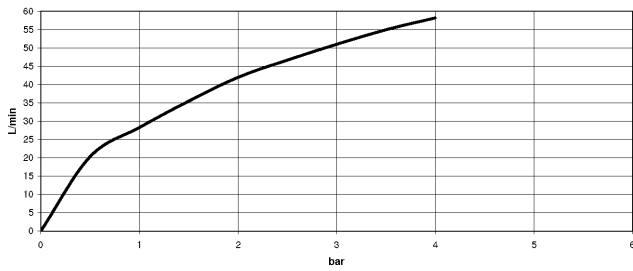

Flow rate chart

Codes & Standards

ASME A112.18.1

cUPC

EN 1717

Scottish Water
Byelaws

UK Water Supply
Regulations