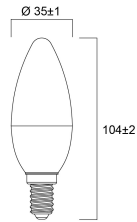

TOLEDO CANDLE

ToLEDo Candle V7 806LM 827 E14 SL

0029613

Wattage (W)	6.5
Dimmable	No
Average life (Nominal) (h)	15000
Product EAN number	5410288296135

DATA TABLE

General data

Product name	ToLEDo Candle V7 806LM 827 E14 SL
Technology	LED
Watt (Rated) (W)	6.5
Type	LED exchangeable
Cap/Base	E14
Fixture rating	Open
General application	Hospitality, Residential & Consumer
Operating temperature range (°C)	-20°C...+40°C
Performance ambient temperature Tq (°C)	25
ETIM Class	EC001959
E-number FI	4741001
Warranty	3 years

TOLEDO CANDLE

ToLEDo Candle V7 806LM 827 E14 SL
0029613

Lifetime data

Lifespan L70 B50	15000
Average life (Nominal) (h)	15000
Average life (Rated) (h)	15000

Physical data

Nominal Product Length (mm)	104
Nominal Product Diameter (mm)	35
Weight (kg)	0.018

Packaging

Single packaging type	Carton
Product EAN number	5410288296135
Packaging single length / height (cm)	4.5
Packaging single width (cm)	4.5
Packaging single depth (cm)	11.0
DUN14 (outer)	15410288296132
Units per outer package	6
Packaging outer length / height (cm)	14.3
Packaging outer width (cm)	9.7
Packaging outer depth (cm)	12.0

PHOTOMETRY

TECHNICAL DRAWINGS

TOLEDO CANDLE

ToLEDo Candle V7 806LM 827 E14 SL
0029613

0029613

7
kWh/1000h

2019/2015

SYLVANIA