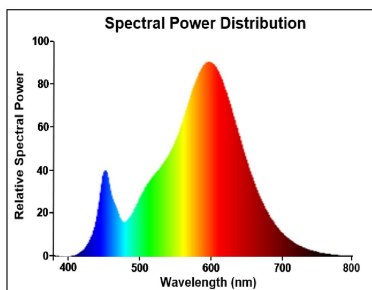

TOLEDO CANDLE

ToLEDo Candle V7 806LM 827 E14 SL
0029613

Lifetime data

Lifespan L70 B50	15000
Average life (Nominal) (h)	15000
Average life (Rated) (h)	15000

Physical data

Nominal Product Length (mm)	104
Nominal Product Diameter (mm)	35
Weight (kg)	0.018

Packaging

Single packaging type	Carton
Product EAN number	5410288296135
Packaging single length / height (cm)	4.5
Packaging single width (cm)	4.5
Packaging single depth (cm)	11.0
DUN14 (outer)	15410288296132
Units per outer package	6
Packaging outer length / height (cm)	14.3
Packaging outer width (cm)	9.7
Packaging outer depth (cm)	12.0

Safety data

Optimal operating condition (°C)	-20-40
Breakage cleaning instructions	Not applicable
Special purpose lamp	No
Dry applications use only	Yes
Suitable for household illumination	Yes
Safety message	Not Suitable for totally enclosed fixtures

PHOTOMETRY

TECHNICAL DRAWINGS