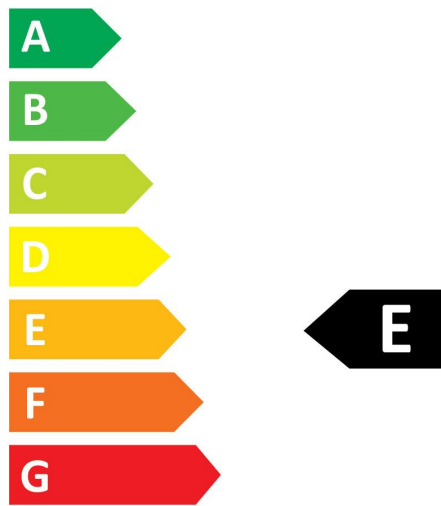

PRODUCT OVERVIEW

Product name	ToLEDo Candle V7 806LM 827 E14 SL
Technology	LED
Watt (Rated) (W)	6.5
Type	LED exchangeable
Cap/Base	E14
Fixture rating	Open
General application	Hospitality, Residential & Consumer
ETIM Class	EC001959
E-number FI	4741001
Warranty	3 years
Luminous flux (lm)	806
Colour temperature (K)	2700
Light colour	Homelight
CRI (Ra)	80
Colour Variation Initial (SDCM)	SDCM6
Photobiological Risk Group	RG0

PHOTOMETRY

TECHNICAL DRAWINGS

TOLEDO CANDLE

ToLEDo Candle V7 806LM 827 E14 SL
0029613

0029613

7
kWh/1000h

2019/2015

SYLVANIA