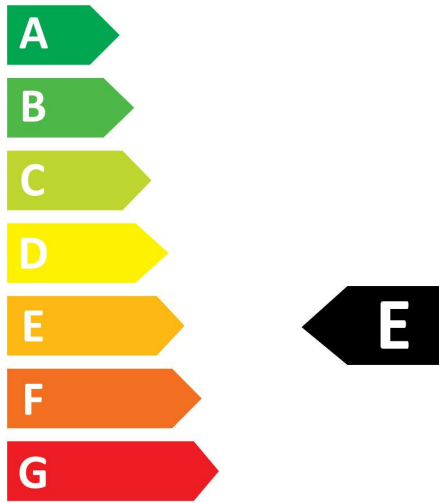

SYLVANIA

TOLEDO CANDLE

ToLEDo Candle V7 806LM 827 E14 SL
0029613

0029613

7
kWh/1000h

2019/2015