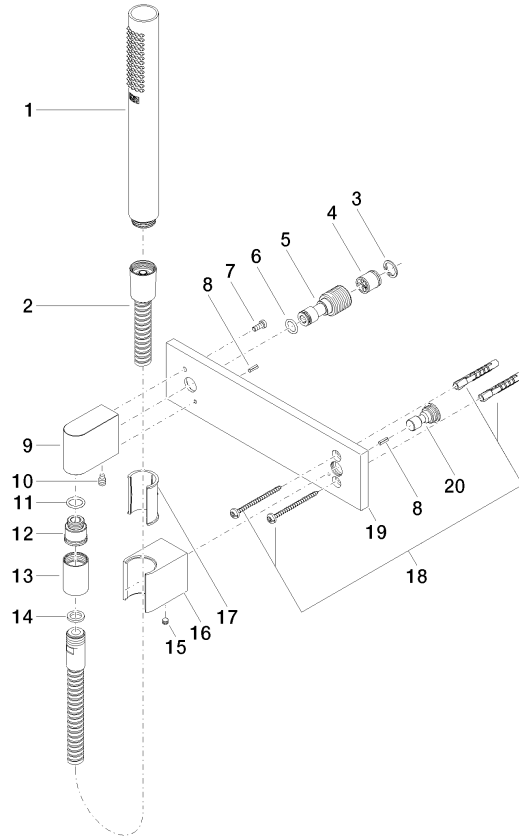

27 818 980 Product version up to 7/19/2018

Certificates and sustainability

LGA_29

Belgaqua_22_280_2 WRAS_2209

Spare parts list

No.	Item Number	Name	Quantity used	Delivery time
14	90 14 20 026 00 90	Washer 14 x 8 x 2 mm Centellen WS 3820 -	1.00	14
15	90 31 11 112 00 90	Mounting Threaded pin M5 x 6 mm -	1.00	14
18	05 30 31 025 00 90	Mounting Bolt Round head 4,5 x 60 mm -	1.00	14
7	09 30 30 054 90	Mounting Cylinder head screw with hexagon socket with low profile M4 x 10 mm -	1.00	14
16	09 17 20 044-99	Wall bracket Elemental SPA Symetrics - Brushed Dark Platinum	1.00	40
20	09 24 03 073 90	Nipple Ø 18 x 28 mm -	1.00	14
11	90 14 10 077 00 90	O-Ring EPDM 70 12,0 x 2,0 mm -	1.00	14
3	09 16 01 014 90	Ring Retaining ring Ø 15 x 1 mm -	1.00	14
6	09 14 10 008 90	O-Ring 10,0 x 2,0 mm -	1.00	14
10	04 31 11 140 00 90	Mounting Threaded pin M6 x 10 mm -	1.00	14
2	90 30 02 072 00-99	Metal shower hose 1/2" x 3/8" x 1250 mm - Brushed Dark Platinum	1.00	40
13	90 21 02 069 00-99	Cover/sleeve M20 x 1 - Brushed Dark Platinum	1.00	40
5	09 24 03 116 20 90	Nipple Ø 21 x 50 mm -	1.00	14
12	09 24 03 107 20 90	Nipple Ø 20 x 21,5 mm -	1.00	14
17	09 18 40 078 90	Holder for hand shower Receptacle Ø 27,5 x 40,5 mm -	1.00	14
4	90 23 01 141 00 90	Back-flow preventer -	1.00	14
9	09 11 03 046-99	Wall elbow - Brushed Dark Platinum	1.00	40
19	09 11 02 120-99	Rosette for spray sets 240 x 60 x 9 mm - Brushed Dark Platinum	1.00	40
8	09 31 11 026 90	Grooved pin Ø 5 x12 mm -	2.00	14
1	90 12 11 140 40-99	Bar-type hand shower 15 l/min. - Brushed Dark Platinum	1.00	-