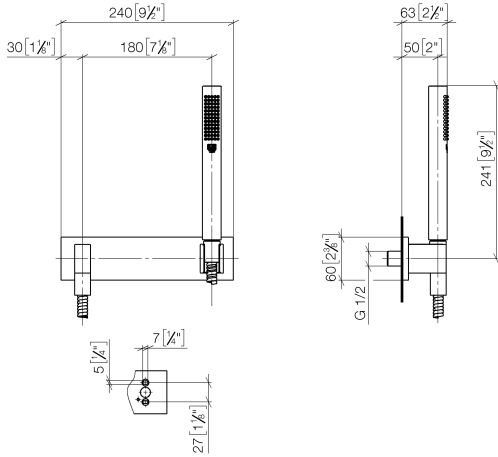

27 818 980 Product version up to 7/19/2018

mm [inches]