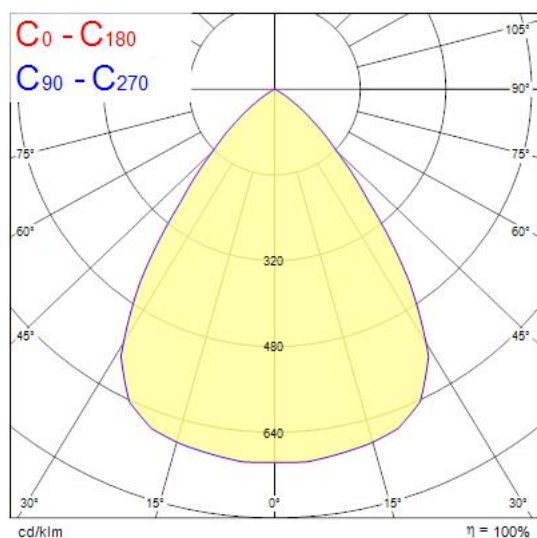

Concord

Solstice 200 1800lm LUMI 930 SSC
2070162

IP rating	IP40/20
IK rating	IK02
Product EAN number	5025768701629
Warranty	5 years

Photometry