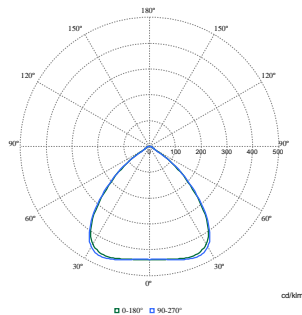

Fotometrische gegevens

Polar Normal (separate) - BY580PI - 910505102926