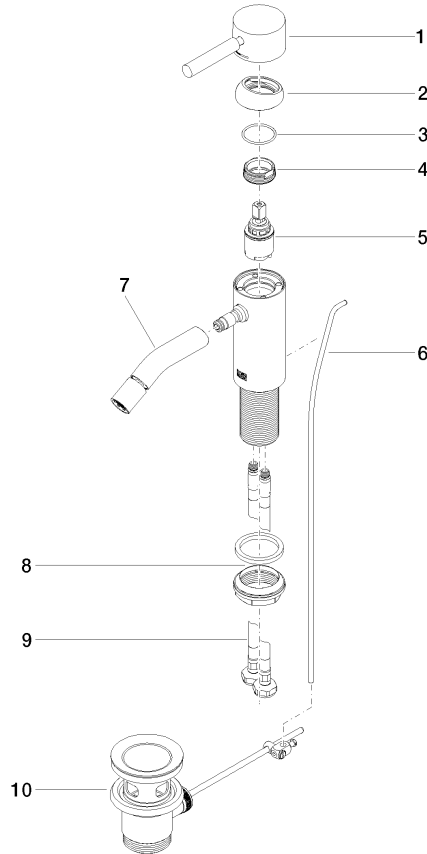

33 600 660 Product version up to 1/23/2020

- 125mm projection
- ball-joint pivotable through 15° (in any direction)
- circular, air-enriched flow
- height of mixer 133 mm
- height up to aerator 55 mm
- hole diameter 35 mm
- 2x screw-in M 8 x 1 pressure hose, leak-tested
- max. flow 5.7 l/min
- WRAS

33 600 660 Product version up to 1/23/2020

mm [inches]

**Flow rate chart**

**Codes & Standards**

ASME A112.18.1	cUPC	DIN 4109	EN 817
ISO 3822	Scottish Water Byelaws	UK Water Supply Regulations	Ü-Zeichen

## META Single-lever bidet mixer with pop-up waste - Matte Black

META

33 600 660 Product version up to 1/23/2020

### Spare parts list

No.	Item Number	Name	Quantity used	Delivery time
7	90 11 06 209 00-33	Spout Bidet 90 x 145 x 35 mm - Matte Black	1.00	40
8	04 23 10 044 07 90	Attachment set with seals M34 x 1 -	1.00	14
1	90 20 66 002 00-33	Handle for washstand deck mounting Lever 52 x 35 x 117 mm - Matte Black	1.00	40
9	04 30 04 101 00 90	High pressure hose M8x1 x 3/8" x 600 mm -	2.00	14
4	09 24 04 266 90	Mounting Ø 28 x 10,8 mm -	1.00	14
2	09 28 30 041-33	Cover Ø 50 x 76,8 mm - Matte Black	1.00	40
3	09 14 10 091 90	O-Ring NBR 70 26,5 x 1,72 mm -	1.00	14
6	09 31 09 110-33	Pull rod for pop-up waste Ø 4 x 384 mm - Matte Black	1.00	40
5	90 15 05 044 00 90	Cartridge Ø 25 x 51 mm -	1.00	14
10	90 11 01 001 00-33	Basin Waste - Matte Black	1.00	40