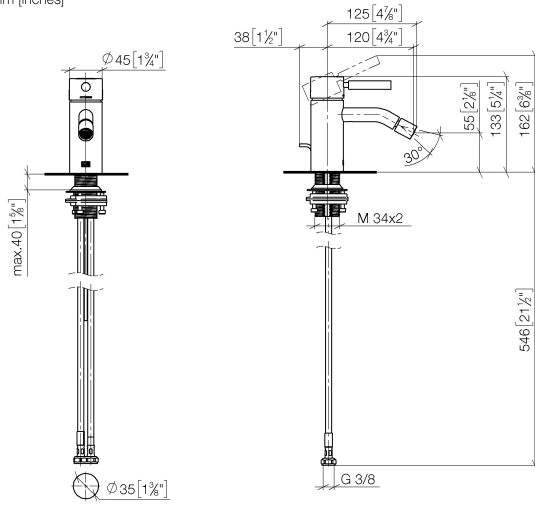

33 600 660 Product version up to 1/23/2020

- 125mm projection
- ball-joint pivotable through 15° (in any direction)
- circular, air-enriched flow
- height of mixer 133 mm
- height up to aerator 55 mm
- hole diameter 35 mm
- 2x screw-in M 8 x 1 pressure hose, leak-tested
- max. flow 5.7 l/min
- WRAS

33 600 660 Product version up to 1/23/2020

mm [inches]

**Flow rate chart**

**Codes & Standards**

ASME A112.18.1	cUPC	DIN 4109	EN 817
ISO 3822	Scottish Water Byelaws	UK Water Supply Regulations	Ü-Zeichen

## META Single-lever bidet mixer with pop-up waste - Matte Black

META

33 600 660 Product version up to 1/23/2020

### Spare parts list

No.	Item Number	Name	Quantity used	Delivery time
7	90 11 06 209 00-33	Spout Bidet 90 x 145 x 35 mm - Matte Black	1.00	40
8	04 23 10 044 07 90	Attachment set with seals M34 x 1 -	1.00	14
1	90 20 66 002 00-33	Handle for washstand deck mounting Lever 52 x 35 x 117 mm - Matte Black	1.00	40
9	04 30 04 101 00 90	High pressure hose M8x1 x 3/8" x 600 mm -	2.00	14
4	09 24 04 266 90	Mounting Ø 28 x 10,8 mm -	1.00	14
2	09 28 30 041-33	Cover Ø 50 x 76,8 mm - Matte Black	1.00	40
3	09 14 10 091 90	O-Ring NBR 70 26,5 x 1,72 mm -	1.00	14
6	09 31 09 110-33	Pull rod for pop-up waste Ø 4 x 384 mm - Matte Black	1.00	40
5	90 15 05 044 00 90	Cartridge Ø 25 x 51 mm -	1.00	14
10	90 11 01 001 00-33	Basin Waste - Matte Black	1.00	40