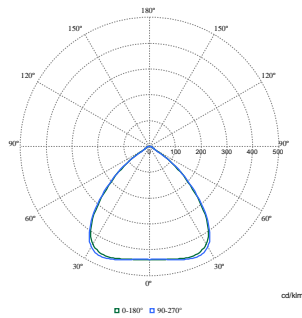

Fotometrische gegevens

Polar Normal (separate) - BY580PI - 910505102928