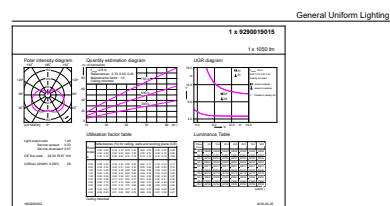

General uniform lighting - CorePro LED Stick ND 9.5-75W T38 E27 840