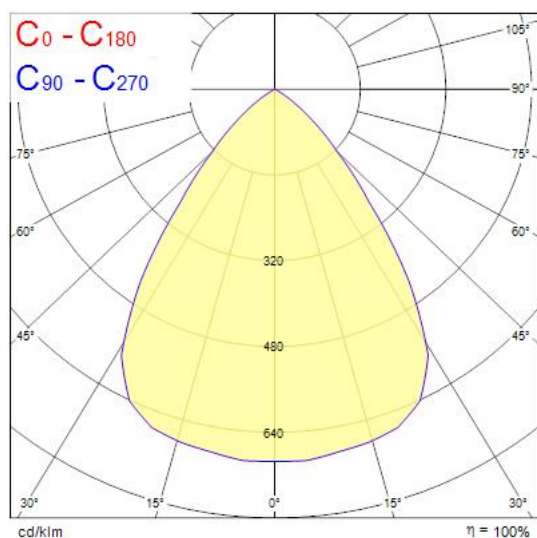

Concord

Solstice 200 1900lm LUMI 940 DALI 2070161

IP rating	IP40/20
IK rating	IK02
Product EAN number	5025768701612
Warranty	5 years

Photometry