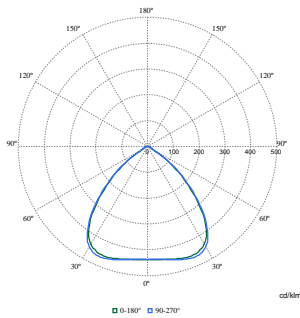

Fotometrische gegevens

Polar Normal (separate) - BY580PI - 910505102930