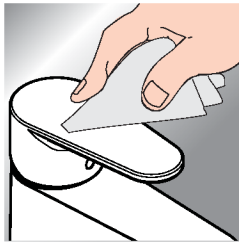

www.hansgrohe.com/cleaning-recommendation

*www.hansgrohe.com/warranty