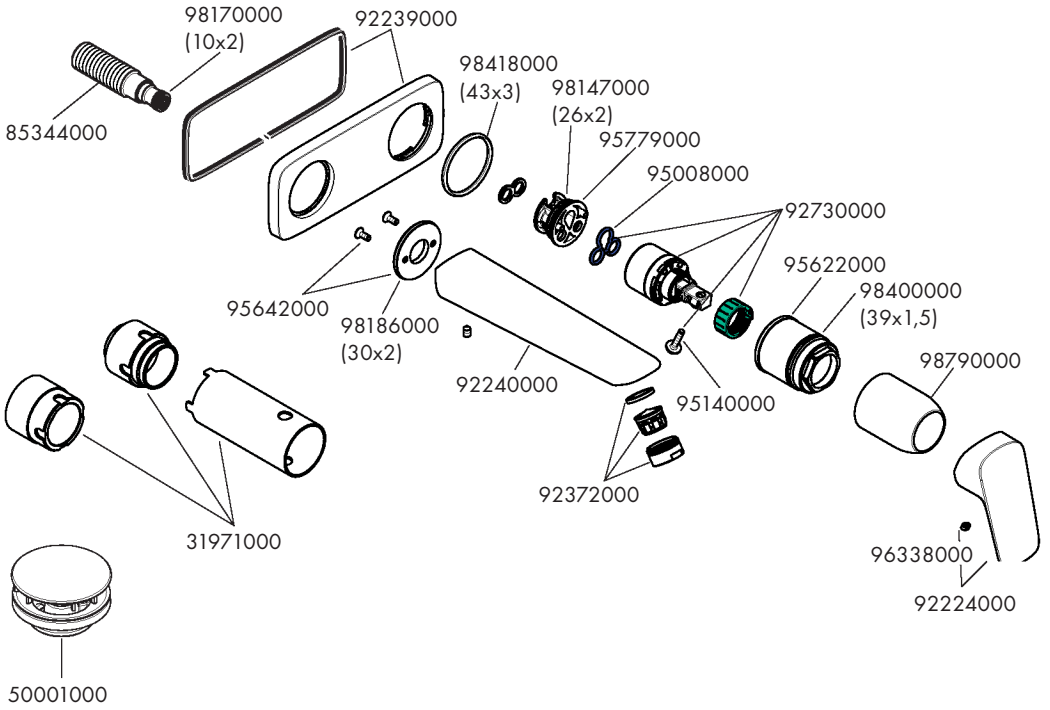

www.hansgrohe.com/cleaning-recommendation

*www.hansgrohe.com/warranty

EN Cleaning recommendation / Warranty / Contact