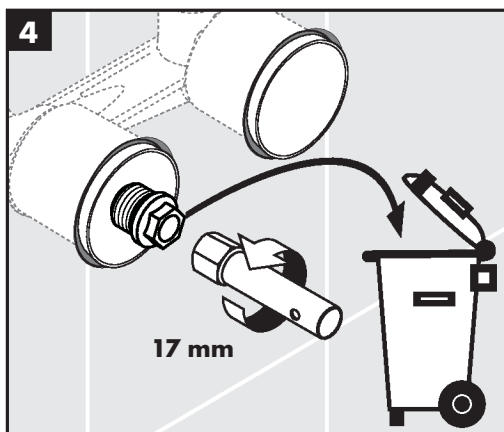

Installation Instructions

- Prior to installation, inspect the product for transport damages. After it has been installed, no transport or surface damage will be honoured.
- The pipes and the fixture must be installed, flushed and tested as per the applicable standards.
- The plumbing codes applicable in the respective countries must be observed.
- The drain valve must only be used as intended. It is not allowed to attach other objects to the drain valve, for example a semi-pedestal.

Dimensions (see page 7)

Flow diagram (see page 7)

Spare parts (see page 8)

Cleaning (see page 8)

Operation (see page 5)

Hansgrohe recommends not to use as drinking water the first half liter of water drawn in the morning or after a prolonged period of non-use.