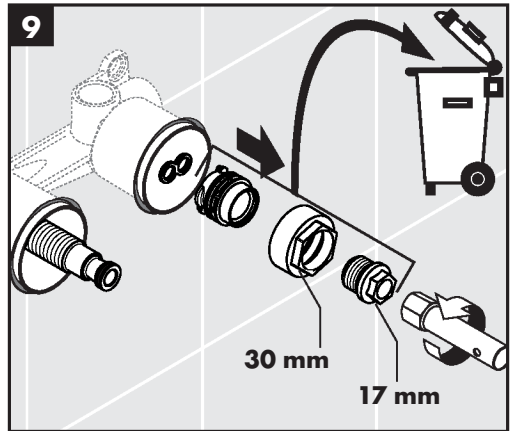

Installation Instructions

- Prior to installation, inspect the product for transport damages. After it has been installed, no transport or surface damage will be honoured.
- The pipes and the fixture must be installed, flushed and tested as per the applicable standards.
- The plumbing codes applicable in the respective countries must be observed.
- The drain valve must only be used as intended. It is not allowed to attach other objects to the drain valve, for example a semi-pedestal.

Dimensions (see page 7)

Flow diagram (see page 7)

Spare parts (see page 8)

Cleaning (see page 8)

Operation (see page 5)

Hansgrohe recommends not to use as drinking water the first half liter of water drawn in the morning or after a prolonged period of non-use.