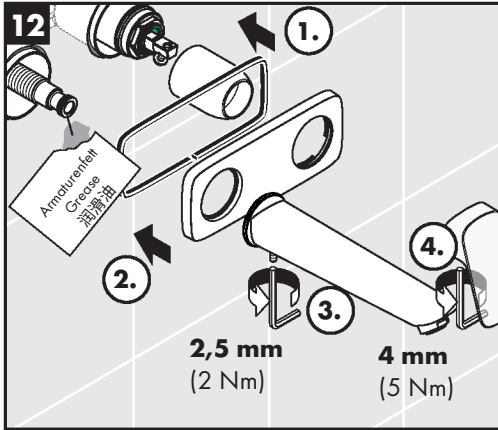

Installation Instructions

- Prior to installation, inspect the product for transport damages. After it has been installed, no transport or surface damage will be honoured.
- The pipes and the fixture must be installed, flushed and tested as per the applicable standards.
- The plumbing codes applicable in the respective countries must be observed.
- The drain valve must only be used as intended. It is not allowed to attach other objects to the drain valve, for example a semi-pedestal.

Dimensions (see page 7)

Flow diagram (see page 7)

Spare parts (see page 8)

Cleaning (see page 8)

Operation (see page 5)

Hansgrohe recommends not to use as drinking water the first half liter of water drawn in the morning or after a prolonged period of non-use.