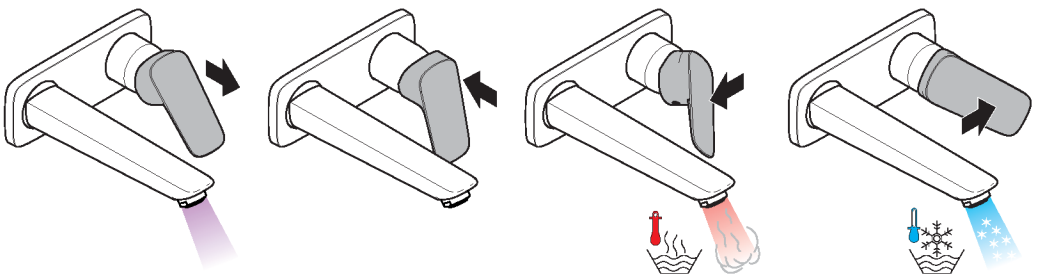

Installation Instructions

- Prior to installation, inspect the product for transport damages. After it has been installed, no transport or surface damage will be honoured.
- The pipes and the fixture must be installed, flushed and tested as per the applicable standards.
- The plumbing codes applicable in the respective countries must be observed.
- The drain valve must only be used as intended. It is not allowed to attach other objects to the drain valve, for example a semi-pedestal.

Dimensions (see page 7)

Flow diagram (see page 7)

Spare parts (see page 8)

Cleaning (see page 8)

Operation (see page 5)

Hansgrohe recommends not to use as drinking water the first half liter of water drawn in the morning or after a prolonged period of non-use.