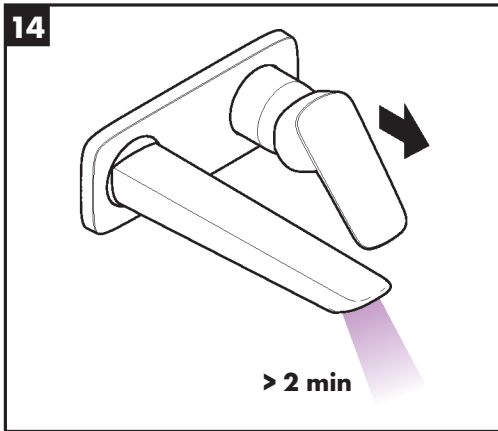

Installation Instructions

- Prior to installation, inspect the product for transport damages. After it has been installed, no transport or surface damage will be honoured.
- The pipes and the fixture must be installed, flushed and tested as per the applicable standards.
- The plumbing codes applicable in the respective countries must be observed.
- The drain valve must only be used as intended. It is not allowed to attach other objects to the drain valve, for example a semi-pedestal.

Dimensions (see page 7)

Flow diagram (see page 7)

Spare parts (see page 8)

Cleaning (see page 8)

Operation (see page 5)

Hansgrohe recommends not to use as drinking water the first half liter of water drawn in the morning or after a prolonged period of non-use.