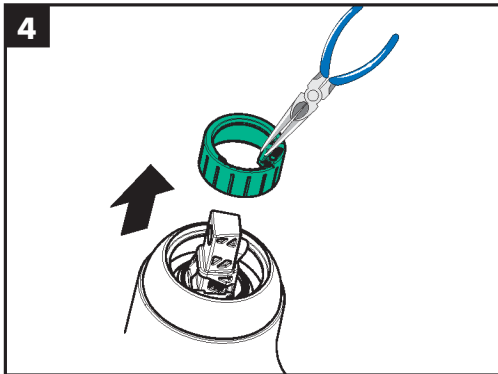

60 °C

10 °C

0,3 MPa