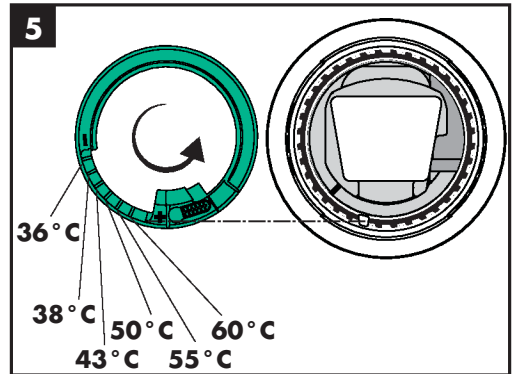

60 °C

10 °C

0,3 MPa