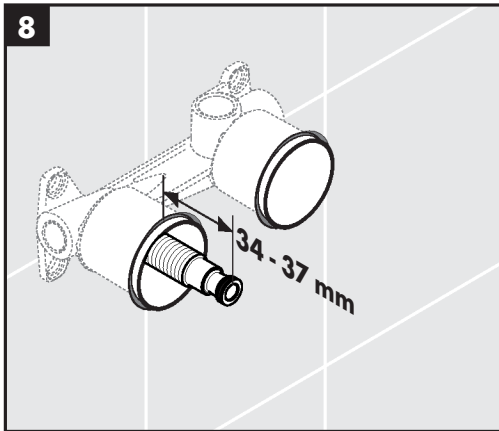

Dimensions (see page 7)

Flow diagram (see page 7)

Spare parts (see page 8)

Cleaning (see page 8)

Operation (see page 5)

Hansgrohe recommends not to use as drinking water the first half liter of water drawn in the morning or after a prolonged period of non-use.