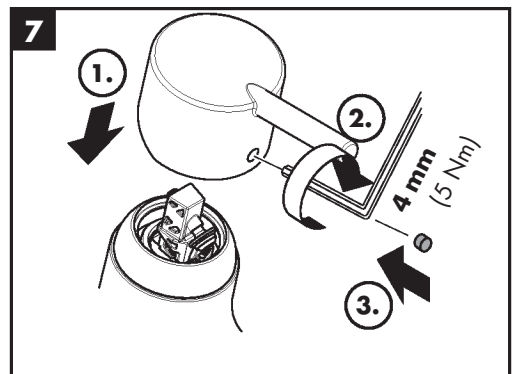

60 °C

10 °C

0,3 MPa