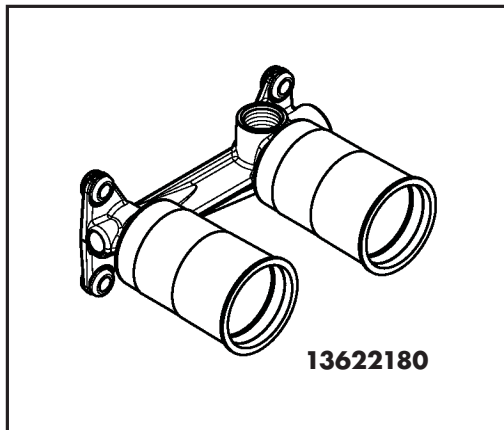

Dimensions (see page 7)

Flow diagram (see page 7)

Spare parts (see page 8)

Cleaning (see page 8)

Operation (see page 5)

Hansgrohe recommends not to use as drinking water the first half liter of water drawn in the morning or after a prolonged period of non-use.