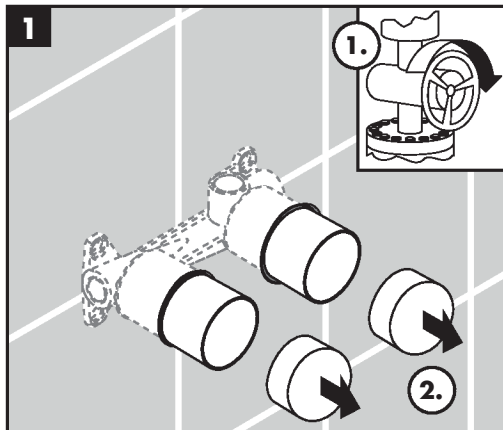

Installation Instructions

- Prior to installation, inspect the product for transport damages. After it has been installed, no transport or surface damage will be honoured.
- The pipes and the fixture must be installed, flushed and tested as per the applicable standards.
- The plumbing codes applicable in the respective countries must be observed.
- The drain valve must only be used as intended. It is not allowed to attach other objects to the drain valve, for example a semi-pedestal.

Dimensions (see page 7)

Flow diagram (see page 7)

Spare parts (see page 8)

Cleaning (see page 8)

Operation (see page 5)

Hansgrohe recommends not to use as drinking water the first half liter of water drawn in the morning or after a prolonged period of non-use.