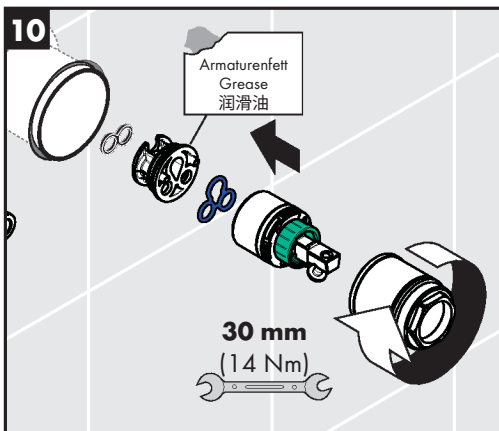

Installation Instructions

- Prior to installation, inspect the product for transport damages. After it has been installed, no transport or surface damage will be honoured.
- The pipes and the fixture must be installed, flushed and tested as per the applicable standards.
- The plumbing codes applicable in the respective countries must be observed.
- The drain valve must only be used as intended. It is not allowed to attach other objects to the drain valve, for example a semi-pedestal.

Dimensions (see page 7)

Flow diagram (see page 7)

Spare parts (see page 8)

Cleaning (see page 8)

Operation (see page 5)

Hansgrohe recommends not to use as drinking water the first half liter of water drawn in the morning or after a prolonged period of non-use.