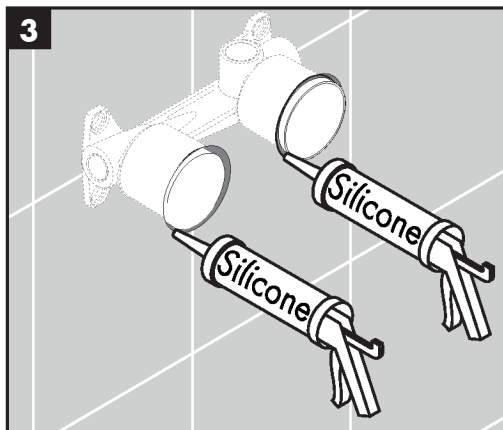

Dimensions (see page 7)

Flow diagram (see page 7)

Spare parts (see page 8)

Cleaning (see page 8)

Operation (see page 5)

Hansgrohe recommends not to use as drinking water the first half liter of water drawn in the morning or after a prolonged period of non-use.