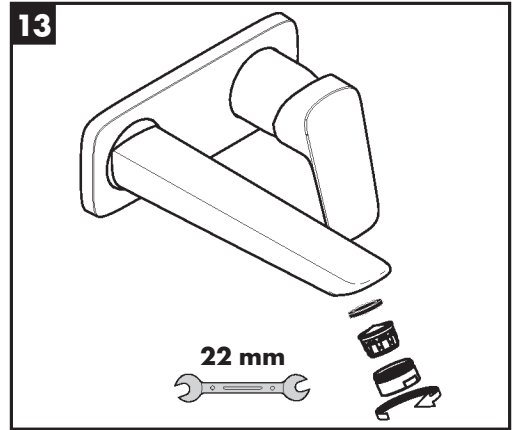

Installation Instructions

- Prior to installation, inspect the product for transport damages. After it has been installed, no transport or surface damage will be honoured.
- The pipes and the fixture must be installed, flushed and tested as per the applicable standards.
- The plumbing codes applicable in the respective countries must be observed.
- The drain valve must only be used as intended. It is not allowed to attach other objects to the drain valve, for example a semi-pedestal.

Dimensions (see page 7)

Flow diagram (see page 7)

Spare parts (see page 8)

Cleaning (see page 8)

Operation (see page 5)

Hansgrohe recommends not to use as drinking water the first half liter of water drawn in the morning or after a prolonged period of non-use.