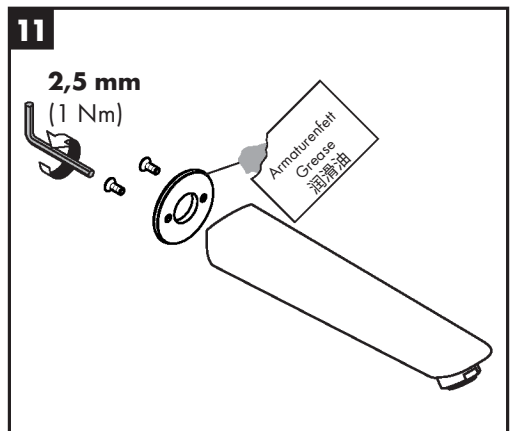

Installation Instructions

- Prior to installation, inspect the product for transport damages. After it has been installed, no transport or surface damage will be honoured.
- The pipes and the fixture must be installed, flushed and tested as per the applicable standards.
- The plumbing codes applicable in the respective countries must be observed.
- The drain valve must only be used as intended. It is not allowed to attach other objects to the drain valve, for example a semi-pedestal.

Dimensions (see page 7)

Flow diagram (see page 7)

Spare parts (see page 8)

Cleaning (see page 8)

Operation (see page 5)

Hansgrohe recommends not to use as drinking water the first half liter of water drawn in the morning or after a prolonged period of non-use.