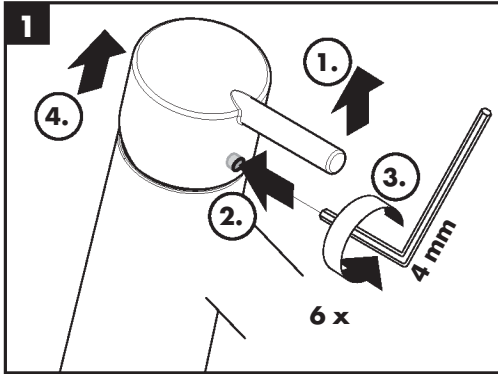

60 °C

10 °C

0,3 MPa