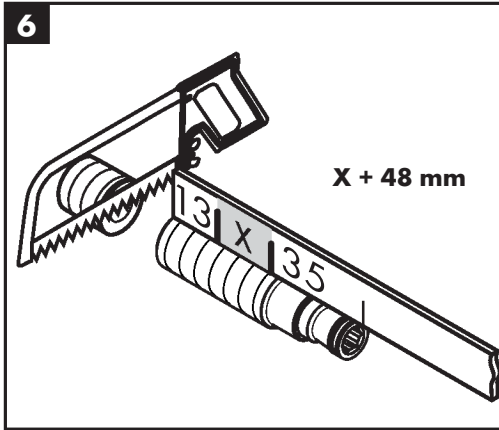

Installation Instructions

- Prior to installation, inspect the product for transport damages. After it has been installed, no transport or surface damage will be honoured.
- The pipes and the fixture must be installed, flushed and tested as per the applicable standards.
- The plumbing codes applicable in the respective countries must be observed.
- The drain valve must only be used as intended. It is not allowed to attach other objects to the drain valve, for example a semi-pedestal.

Dimensions (see page 7)

Flow diagram (see page 7)

Spare parts (see page 8)

Cleaning (see page 8)

Operation (see page 5)

Hansgrohe recommends not to use as drinking water the first half liter of water drawn in the morning or after a prolonged period of non-use.