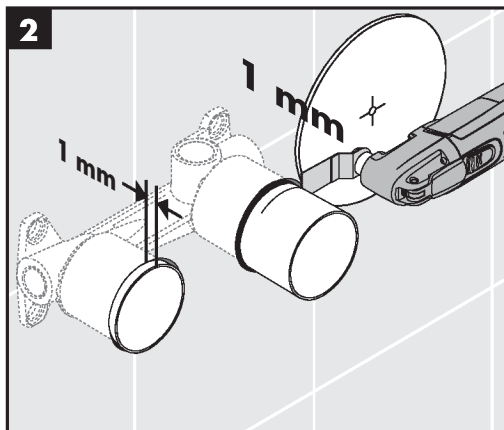

Installation Instructions

- Prior to installation, inspect the product for transport damages. After it has been installed, no transport or surface damage will be honoured.
- The pipes and the fixture must be installed, flushed and tested as per the applicable standards.
- The plumbing codes applicable in the respective countries must be observed.
- The drain valve must only be used as intended. It is not allowed to attach other objects to the drain valve, for example a semi-pedestal.

Dimensions (see page 7)

Flow diagram (see page 7)

Spare parts (see page 8)

Cleaning (see page 8)

Operation (see page 5)

Hansgrohe recommends not to use as drinking water the first half liter of water drawn in the morning or after a prolonged period of non-use.