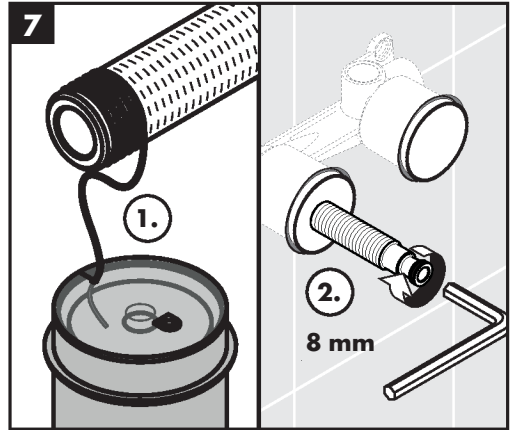

Installation Instructions

- Prior to installation, inspect the product for transport damages. After it has been installed, no transport or surface damage will be honoured.
- The pipes and the fixture must be installed, flushed and tested as per the applicable standards.
- The plumbing codes applicable in the respective countries must be observed.
- The drain valve must only be used as intended. It is not allowed to attach other objects to the drain valve, for example a semi-pedestal.

Dimensions (see page 7)

Flow diagram (see page 7)

Spare parts (see page 8)

Cleaning (see page 8)

Operation (see page 5)

Hansgrohe recommends not to use as drinking water the first half liter of water drawn in the morning or after a prolonged period of non-use.