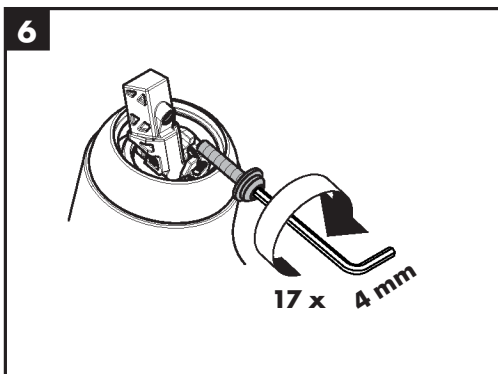

60 °C

10 °C

0,3 MPa