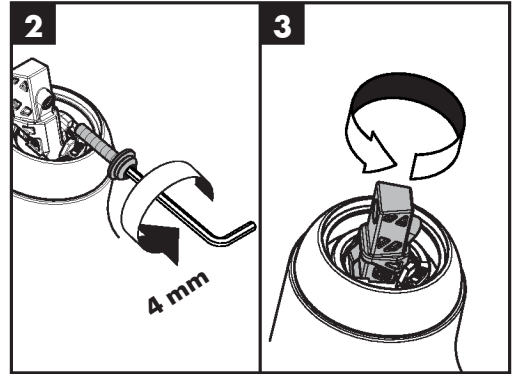

60 °C

10 °C

0,3 MPa