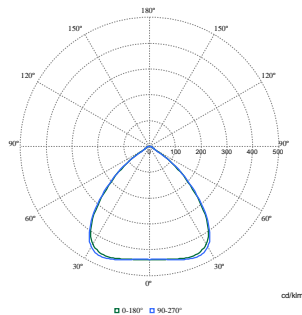

Fotometrische gegevens

Polar Normal (separate) - BY580PI - 910505102931