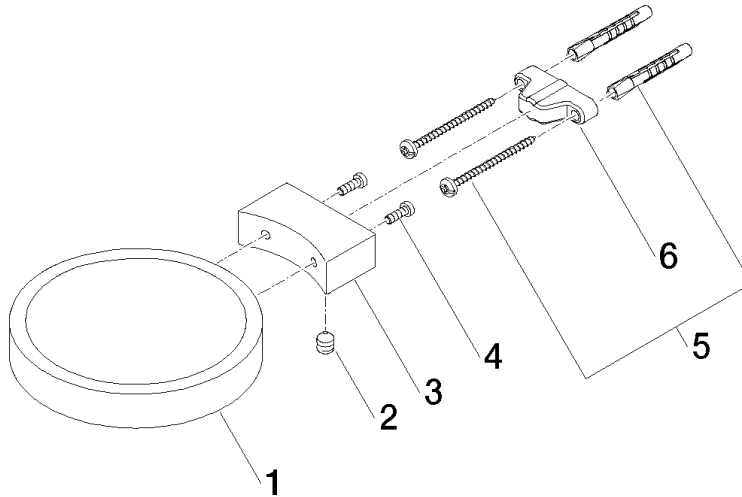

83 410 979 Product version from 10/1/2023

- width 120mm
- height 20 mm
- 145mm projection

	Matte Black	83 410 979-33
	Chrome	83 410 979-00
	Brushed Platinum	83 410 979-06
	Platinum	83 410 979-08
	Durabrand (23kt Gold)	83 410 979-09
	Dark Chrome	83 410 979-19
	Light Gold (PVD)	83 410 979-26
	Brushed Light Gold (PVD)	83 410 979-27
	Brushed Durabrand (23kt Gold)	83 410 979-28
	Brushed Gold (PVD)	83 410 979-37
	Brushed Dark Brass (PVD)	83 410 979-39
	Brushed Bronze (PVD)	83 410 979-42
	Brushed Dark Bronze (PVD)	83 410 979-43
	Brushed Champagne (22kt Gold)	83 410 979-46
	Champagne (22kt Gold)	83 410 979-47
	Brushed Chrome	83 410 979-93
	Brushed Dark Platinum	83 410 979-99

83 410 979 Product version from 10/1/2023

mm [inches]

83 410 979 Product version from 10/1/2023

Parts for other finishes can be found here: [Chrome](#)

Spare parts list

No.	Item Number	Name	Quantity used	Delivery time
2	09 31 11 002 90	Mounting Threaded pin with hexagon socket M8 x 10 mm -	1.00	14
4	09 30 30 080 90	Mounting Cylinder head screw with hexagon socket Low profile M4 x 12 mm -	2.00	14
5	05 30 31 025 00 90	Mounting Bolt Round head 4,5 x 60 mm -	1.00	14
1	08 17 97 570-33	Soap dish Ø 120 x 20 mm - Matte Black	1.00	40
3	08 17 30 502-33	Holder for soap dish 60 x 34 x 20 mm - Matte Black	1.00	40
6	09 17 20 030 90	Mounting Wall bracket 46 x 22 x 12 mm -	1.00	14