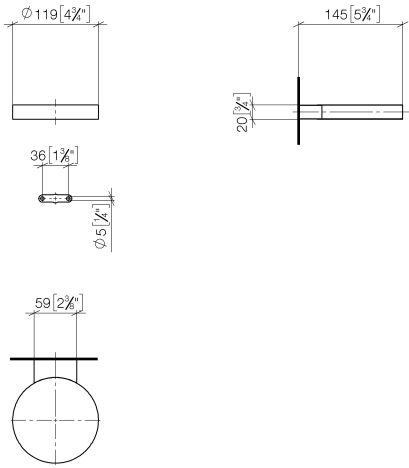

83 410 979 Product version from 10/1/2023

- width 120mm
- height 20 mm
- 145mm projection

	Matte Black	83 410 979-33
	Chrome	83 410 979-00
	Brushed Platinum	83 410 979-06
	Platinum	83 410 979-08
	Durabrand (23kt Gold)	83 410 979-09
	Dark Chrome	83 410 979-19
	Light Gold (PVD)	83 410 979-26
	Brushed Light Gold (PVD)	83 410 979-27
	Brushed Durabrand (23kt Gold)	83 410 979-28
	Brushed Gold (PVD)	83 410 979-37
	Brushed Dark Brass (PVD)	83 410 979-39
	Brushed Bronze (PVD)	83 410 979-42
	Brushed Dark Bronze (PVD)	83 410 979-43
	Brushed Champagne (22kt Gold)	83 410 979-46
	Champagne (22kt Gold)	83 410 979-47
	Brushed Chrome	83 410 979-93
	Brushed Dark Platinum	83 410 979-99

83 410 979 Product version from 10/1/2023

mm [inches]

83 410 979 Product version from 10/1/2023

Parts for other finishes can be found here: [Chrome](#)

Spare parts list

No.	Item Number	Name	Quantity used	Delivery time
2	09 31 11 002 90	Mounting Threaded pin with hexagon socket M8 x 10 mm -	1.00	14
4	09 30 30 080 90	Mounting Cylinder head screw with hexagon socket Low profile M4 x 12 mm -	2.00	14
5	05 30 31 025 00 90	Mounting Bolt Round head 4,5 x 60 mm -	1.00	14
1	08 17 97 570-33	Soap dish Ø 120 x 20 mm - Matte Black	1.00	40
3	08 17 30 502-33	Holder for soap dish 60 x 34 x 20 mm - Matte Black	1.00	40
6	09 17 20 030 90	Mounting Wall bracket 46 x 22 x 12 mm -	1.00	14