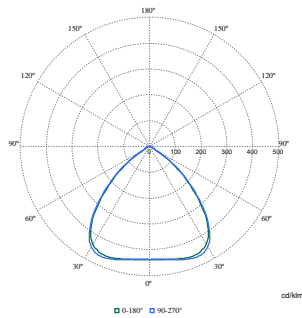

Fotometrische gegevens

Polar Normal (separate) - BY580PI - 910505102932